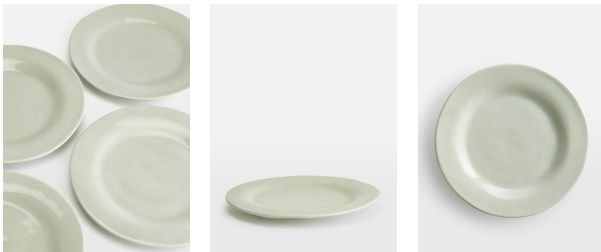

## Livonia Side Plate, Set Of Four

€65 Regular

€52 Membership

### Product details

The Livonia tableware range is handmade in Surrey, Britain, using a reactive ceramic glaze in a soft pistachio tone. Referencing the country dining arrangements in the Main Barn at Soho Farmhouse, the Livonia range is great for relaxed, everyday dining.