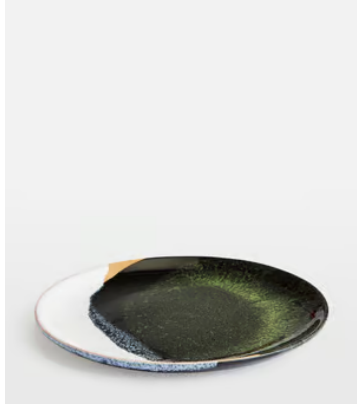

## Forelle Side Plate, Set of Four

~~€91~~ €46 Regular price

~~€77~~ €37 Member price

Inspired by vintage tableware, the Forelle side plates are crafted from colourful reactive glazes combined to create a rustic effect. Each piece is pressed and decorated in Portugal using a free-hand technique for a truly original finish. Pair with other pieces in the collection to bring the rich colours of Soho House White City into your table setting.