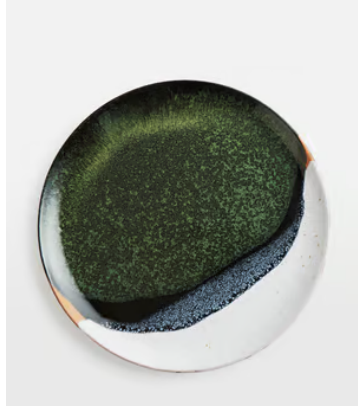

SOHO HOME

Forelle Dinner Plate, Set of Four

~~€120~~ €59 Regular price

~~€102~~ €47 Member price

Inspired by vintage tableware, the Forelle dinner plates are crafted from colourful reactive glazes combined to create a rustic effect. Each piece is pressed and decorated in Portugal using a free-hand technique for a truly original finish. Pair with other pieces in the collection to bring the rich colours of Soho House White City into your table setting.