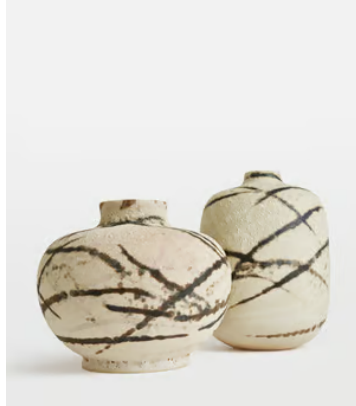

## Amelia Vase, Tall

~~€385~~ €190 Regular price

~~€327~~ €152 Member price

The tall Amelia ceramic vase is a distinctive home accessory, characterised by a hand-painted splatter design created by Thai artisans. Place it on a mantelpiece or shelf to bring the colours and patterns seen at White City House into your home.