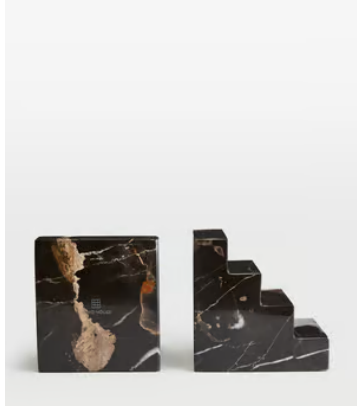

## Turni Bookends

€210 Regular price

€179 Member price

These heavy bookends are made from a fine-grained, black Portoro marble, with origins in northern Italy. Formed into a sharp, structural shape, each one has distinctive, gold-tone veining, making it a one-of-a-kind piece. Use the bookends to stack and display your favourite novels, and to reference the decor seen at 180 House.

### Dimensions

**Dimensions:** H15.2 x W8.6 x D2cm / H6 x W3.4 x D0.8"

**Weight:** 4kg / 8.8lbs

**Packaged dimensions:** H14 x W20 x D22cm / H5.4 x W8 x D8.7"

**Packaged weight:** 4kg / 8.8lbs