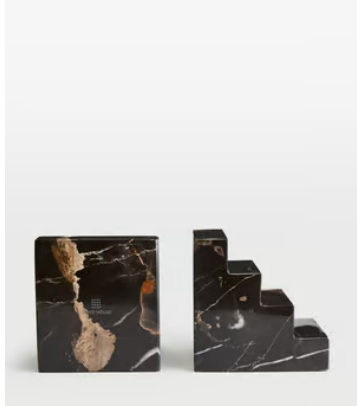

## Turni Bookends

€205 Regular price

€174 Member price

These weighty bookends are made from a fine-grained, black Portoro marble, with origins in northern Italy. Formed into a sharp, structural shape, each one has distinctive, gold-tone veining, making it a one-of-a-kind piece. Use the bookends to stack and display your favourite novels, and to reference the decor seen at 180 House.