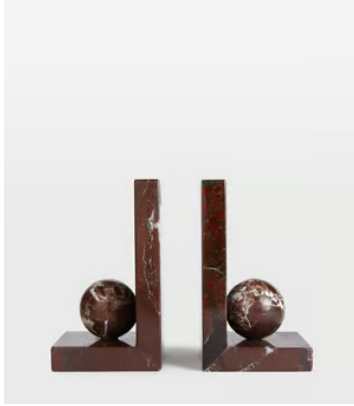

SOHO HOME

Prato Bookends

€205 Regular price

€174 Member price

These weighty bookends are made from Rosso Levanto marble, recognised for its deep cherry-red tones, white veining and natural variations that make each piece entirely unique. A globe accent rests in the centre of each bookend to contrast the clean structure of the base. Use the bookends to stack and display your favourite novels, and to reference the decor seen at 180 House.

Dimensions

Product dimensions: H10.7 x W10.7 x D10.1cm / H4.2 x W4.2 x D4"

Product weight: 2kg / 4.4lbs

Packaged or boxed dimensions: H14 x W20 x D22cm / H5.4 x W8 x D8.7"

Packaged or boxed weight: 2kg / 4.4lbs