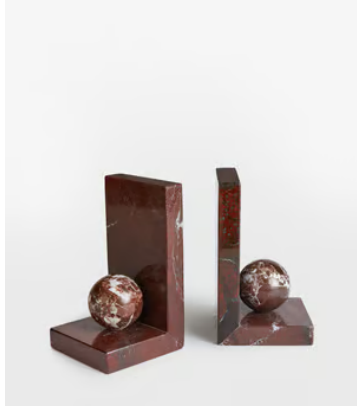

SOHO HOME

Prato Bookends

€205 Regular price

€174 Member price

These weighty bookends are made from Rosso Levanto marble, recognised for its deep cherry-red tones, white veining and natural variations that make each piece entirely unique. A globe accent rests in the centre of each bookend to contrast the clean structure of the base. Use the bookends to stack and display your favourite novels, and to reference the decor seen at 180 House.

Dimensions

Product dimensions: H10.7 x W10.7 x D10.1cm / H4.2 x W4.2 x D4"

Product weight: 2kg / 4.4lbs

Packaged or boxed dimensions: H14 x W20 x D22cm / H5.4 x W8 x D8.7"

Packaged or boxed weight: 2kg / 4.4lbs