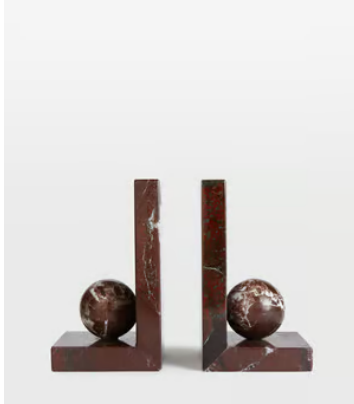

SOHO HOME

Prato Bookends

€210 Regular price

€179 Member price

These weighty bookends are made from Rosso Levanto marble, recognised for its deep cherry-red tones, white veining and natural variations that make each piece entirely unique. A globe accent rests in the centre of each bookend to contrast the clean structure of the base. Use the bookends to stack and display your favourite novels, and to reference the decor seen at 180 House.

Dimensions

Dimensions: H10.7 x W10.7 x D10.1cm / H4.2 x W4.2 x D4"

Weight: 2kg / 4.4lbs

Packaged dimensions: H14 x W20 x D22cm / H5.4 x W8 x D8.7"

Packaged weight: 2kg / 4.4lbs

Details

Assembly required: No