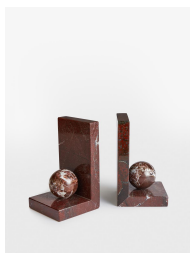

SOHO HOME

Prato Bookends

€210 Regular

€179 Membership

Product details

These heavy bookends are made from Rosso Levanto marble, recognised for its deep cherry-red tones, white veining and natural variations that make each piece entirely unique. A globe accent rests in the centre of each bookend to contrast the clean structure of the base. Use the bookends to stack and display your favourite novels, and to reference the decor seen at 180 House.

Dimensions

Product dimensions: H10.7 x W10.7 x D10.1cm / H4.2 x W4.2 x D4"

Product weight: 2kg / 4.4lbs

Packaged or boxed dimensions: H14 x W20 x D22cm / H5.4 x W8 x D8.7"

Packaged or boxed weight: 18kg / 39.7lbs