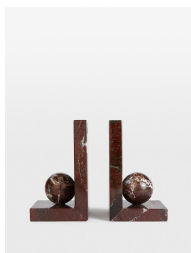

SOHO HOME

Prato Bookends

€210 Regular

€179 Membership

Product details

These heavy bookends are made from Rosso Levanto marble, recognised for its deep cherry-red tones, white veining and natural variations that make each piece entirely unique. A globe accent rests in the centre of each bookend to contrast the clean structure of the base. Use the bookends to stack and display your favourite novels, and to reference the decor seen at 180 House.

Dimensions

Product dimensions: H10.7 x W10.7 x D10.1cm / H4.2 x W4.2 x D4"

Product weight: 2kg / 4.4lbs

Packaged or boxed dimensions: H14 x W20 x D22cm / H5.4 x W8 x D8.7"

Packaged or boxed weight: 18kg / 39.7lbs