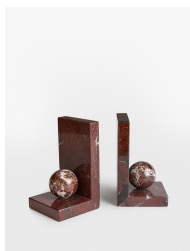

SOHO HOME

Prato Bookends

€210 Regular

€179 Membership

Product details

These weighty bookends are made from Rosso Levanto marble, recognised for its deep cherry-red tones, white veining and natural variations that make each piece entirely unique. A globe accent rests in the centre of each bookend to contrast the clean structure of the base. Use the bookends to stack and display your favourite novels, and to reference the decor seen at 180 House.

Dimensions

Product dimensions: H10.7 x W10.7 x D10.1cm / H4.2 x W4.2 x D4"

Product weight: 2kg / 4.4lbs

Packaged or boxed dimensions: H14 x W20 x D22cm / H5.4 x W8 x D8.7"

Packaged or boxed weight: 2kg / 4.4lbs

Details

Assembly required: No

Bathroom safe: No

Care instructions: Fragile, handle with care. Wipe with a damp cloth

Construction: Indoor

Material: Stoneware

Watertight: No