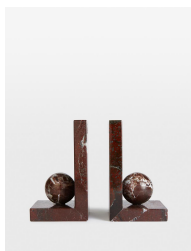

SOHO HOME

Prato Bookends

€210 Regular

€179 Membership

Product details

These weighty bookends are made from Rosso Levanto marble, recognised for its deep cherry-red tones, white veining and natural variations that make each piece entirely unique. A globe accent rests in the centre of each bookend to contrast the clean structure of the base. Use the bookends to stack and display your favourite novels, and to reference the decor seen at 180 House.

Dimensions

Product dimensions: H10.7 x W10.7 x D10.1cm / H4.2 x W4.2 x D4"

Product weight: 2kg / 4.4lbs

Packaged or boxed dimensions: H14 x W20 x D22cm / H5.4 x W8 x D8.7"

Packaged or boxed weight: 2kg / 4.4lbs

Details

Assembly required: No

Bathroom safe: No

Care instructions: Fragile, handle with care. Wipe with a damp cloth

Construction: Indoor

Material: Stoneware

Watertight: No