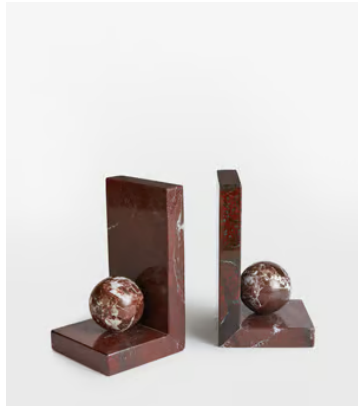

SOHO HOME

Prato Bookends

€210 Regular price

€179 Member price

These weighty bookends are made from Rosso Levanto marble, recognised for its deep cherry-red tones, white veining and natural variations that make each piece entirely unique. A globe accent rests in the centre of each bookend to contrast the clean structure of the base. Use the bookends to stack and display your favourite novels, and to reference the decor seen at 180 House.

Dimensions

Dimensions: H10.7 x W10.7 x D10.1cm / H4.2 x W4.2 x D4"

Weight: 2kg / 4.4lbs

Packaged dimensions: H14 x W20 x D22cm / H5.4 x W8 x D8.7"

Packaged weight: 2kg / 4.4lbs

Details

Assembly required: No