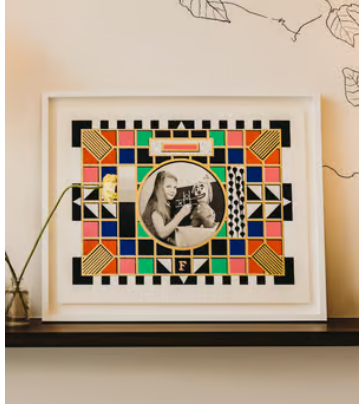

SOHO HOME

Test Card F Version Two by Archie Proudfoot

€645 Regular price

€548 Member price

Archie Proudfoot revisited the instantly recognisable sign he painted for White City House, based on the iconic BBC test card. The original work, Test Card F, hangs in the lobby of our west London House and is one of the first things you see as you walk through our doors.

Kate Bryan, Soho House's Head of Collections, says, 'Archie's work was easily one of the most popular pieces we've ever put in a House. We've had lots of TV personalities on the BBC talking to us about it. He's been able to make a new version with Jealous Gallery to create a fantastic finish. It's great for anyone who's interested in broadcasting, the history of modernism or loves White City House.'

Dimensions

Dimensions: H46 x W37 x D37cm / H18 x W15 x D15"

Weight: 1kg / 2.2lbs

Packaged weight: 1kg / 2.2lbs

Details

8 Colour Screenprint with 12 carat Gold Leaf Overlay on Somerset Satin White 410gsm Paper