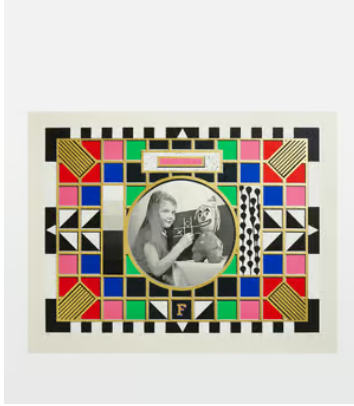

SOHO HOME

Test Card F Version Two by Archie Proudfoot

€645 Regular price

€548 Member price

Archie Proudfoot revisited the instantly recognisable sign he painted for White City House, based on the iconic BBC test card. The original work, Test Card F, hangs in the lobby of our west London House and is one of the first things you see as you walk through our doors.

Kate Bryan, Soho House's Head of Collections, says, 'Archie's work was easily one of the most popular pieces we've ever put in a House. We've had lots of TV personalities on the BBC talking to us about it. He's been able to make a new version with Jealous Gallery to create a fantastic finish. It's great for anyone who's interested in broadcasting, the history of modernism or loves White City House.'

Dimensions

Dimensions: H46 x W37 x D37cm / H18 x W15 x D15"

Weight: 1kg / 2.2lbs

Packaged weight: 1kg / 2.2lbs

Details

8 Colour Screenprint with 12 carat Gold Leaf Overlay on Somerset Satin White 410gsm Paper