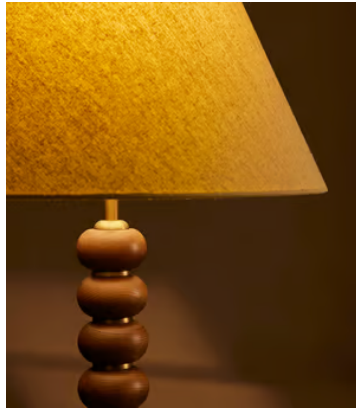

## Greyson Floor Lamp, Oak, Tall

€890 Regular price

€757 Member price

Originally designed for Soho House Rome, the Greyson floor lamp features a stacked, stained oak column with antique brass discs slotted in between for a contrasting finish. The classic floor lamp is complete with a slim, natural linen shade. Pair with our Greyson table lamp to mirror the cosy club spaces at Soho House Rome.