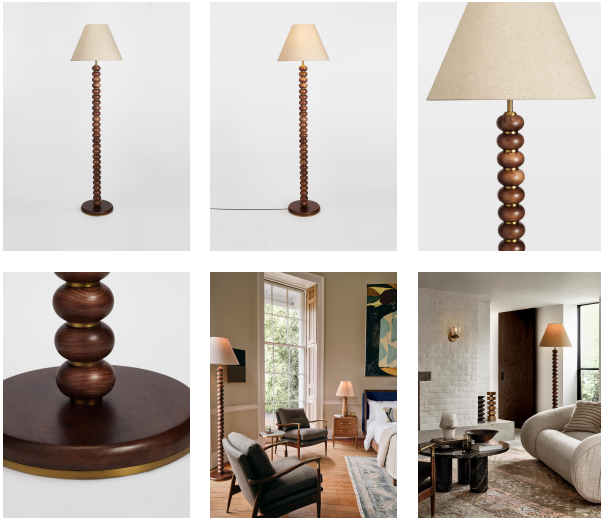

## Greyson Floor Lamp, Oak, Tall

£695 Regular

£591 Membership

### Product details

Originally designed for Soho House Rome, the Greyson floor lamp features a stacked, stained oak column with antique brass discs slotted in between for a contrasting finish. The classic floor lamp is complete with a slim, natural linen shade. Pair with our Greyson table lamp to mirror the cosy club spaces at Soho House Rome.

- Stained oak column
- Antique brass discs
- Ivory slub linen shade
- Inspired by Soho House Rome

Shop the Greyson Floor Lamp in Cream