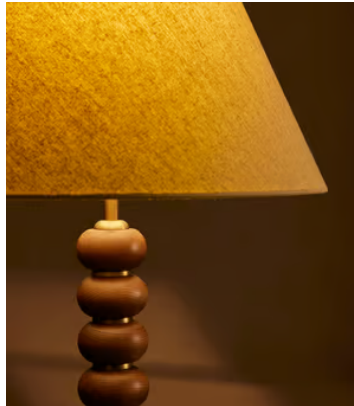

SOHO HOME

Greyson Floor Lamp, Oak, Tall

€1,050 Regular price

€893 Member price

Originally designed for Soho House Rome, the Greyson floor lamp features a stacked, stained oak column with antique brass discs slotted in between for a contrasting finish. The classic floor lamp is complete with a slim, natural linen shade. Pair with our Greyson table lamp to mirror the cosy club spaces at Soho House Rome.

Shop the Greyson Floor Lamp in **Cream**

Dimensions

Dimensions: H153.6 x W48 x D48cm / H60.6 x W18.9 x D18.9"

Weight: 10kg / 22lbs

Packaged dimensions: H86 x W51 x D55cm / H33.9 x W20.1 x D21.7"

Packaged weight: 10kg / 22lbs