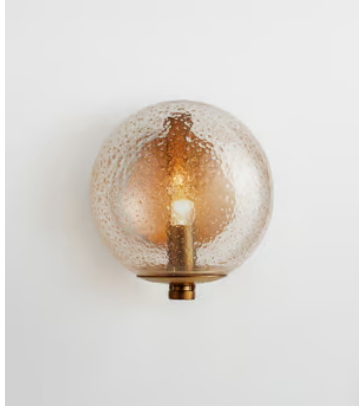

SOHO HOME

Eleni Wall Light, Flecked

€230 Regular price

€196 Member price

The Eleni wall light is a versatile lighting option crafted from clear glass, with gold-tone flecks for a hint of modern elegance. Inspired by the lighting curations in 180 House, the wall light is fixed onto an antique brass arm and can be styled two ways to suit your home.

Dimensions

Dimensions: H22 x W20 x D25cm / H8.7 x W7.9 x D9.8"

Weight: 2kg / 4.4lbs

Packaged dimensions: H38 x W32 x D27cm / H15 x W12.6 x D10.6"

Packaged weight: 2kg / 4.4lbs

Details

Assembly required: Yes, specialist