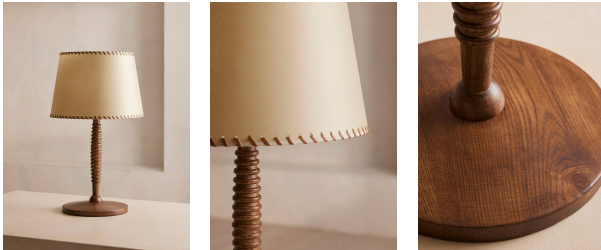

### Product details

Featuring a turned solid oak, ridged base, the Bari table lamp features a parchment shade with hand-threaded leather stitching on the top and bottom rims. Emitting a softly diffused light, the lamp's understated design will suit both modern and traditional interiors. Pair with the Bari floor lamp to recreate the lighting at Soho House Hong Kong.

- Hand-turned solid oak stand
- Parchment shade with leather stitching
- Foot dimmer
- Dimmable bulb
- Pair with the Bari floor lamp
- As seen in Soho House Hong Kong