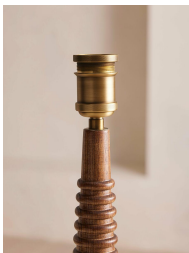

Bari Table Lamp

£225

Regular

£191

Membership

Product details

Featuring a turned solid oak, ridged base, the Bari table lamp features a parchment shade with hand-threaded leather stitching on the top and bottom rims. Emitting a softly diffused light, the lamp's understated design will suit both modern and traditional interiors. Pair with the Bari floor lamp to recreate the lighting at Soho House Hong Kong.

- Hand-turned solid oak stand
- Parchment shade with leather stitching
- Foot dimmer
- Dimmable bulb
- Pair with the Bari floor lamp
- As seen in Soho House Hong Kong

Dimensions

Product dimensions: H67 x W40 x D40cm / H27 x W15.7 x D15.7"

Product weight: 2.7kg / 6lbs

Packaged or boxed dimensions: H43 x W43 x D66cm / H16.9 x W16.9 x D25.8"

Packaged or boxed weight: 4.6kg / 10.1lbs