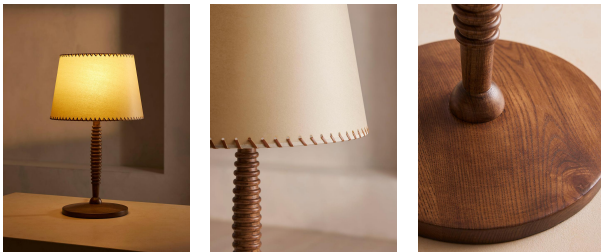

Bari Table Lamp

€295 Regular

€251 Membership

Product details

Featuring a turned solid oak, ridged base, the Bari table lamp features a parchment shade with hand-threaded leather stitching on the top and bottom rims. Emitting a softly diffused light, the lamp's understated design will suit both modern and traditional interiors. Pair with the Bari floor lamp to recreate the lighting at Soho House Hong Kong.

Dimensions

Product dimensions: H67 x W40 x D40cm / H27 x W15.7 x D15.7"

Product weight: 5kg / 11lbs

Packaged or boxed dimensions: H43 x W43 x D66cm / H16.9 x W16.9 x D26"

Packaged or boxed weight: 5kg / 11lbs