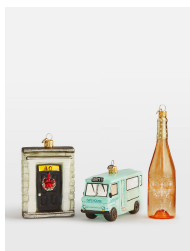

Milk Float Novelty Bauble

£60 Regular

£51 Membership

Product details

Add a touch of kitsch style to your place setting with our new Milk Float decoration. Inspired by iconic Soho House novelties, including Lady A rosé, and Greek Street, the ornament is crafted from hand-painted glass and cleverly formed into our signature milk floats seen at Soho Farmhouse. Gift it to a member, or keep it for yourself and pair with other Soho House memorabilia to bring festive fun to your decor.

- Milk Float novelty decoration
- Hand-painted glass
- Other novelty ornaments available
- Ribbon not included
- Presented in a keepsake plywood box
- Gold-tone tag with Soho House branding
- Inspired by Soho House novelties

Dimensions

Product dimensions: H5.5 x W11 x D4cm / H4.3 x W2.2 x D1.6"

Product weight: 0.05kg / 0.1lbs

Packaged or boxed dimensions: H35 x W36 x D53cm / H13.8 x W14.2 x D20.9"

Packaged or boxed weight: 20kg / 44.1lbs