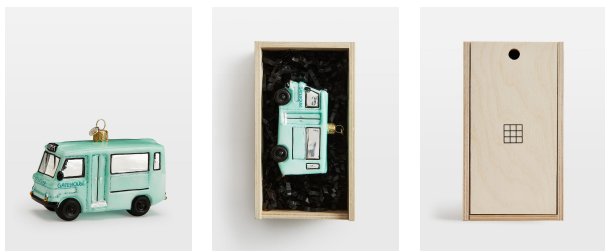

Milk Float Novelty Bauble

£60 Regular

£51 Membership

Product details

Add a touch of kitsch style to your place setting with our new Milk Float decoration. Inspired by iconic Soho House novelties, including Lady A rosé, and Greek Street, the ornament is crafted from hand-painted glass and cleverly formed into our signature milk floats seen at Soho Farmhouse. Gift it to a member, or keep it for yourself and pair with other Soho House memorabilia to bring festive fun to your decor.

- Milk Float novelty decoration
- Hand-painted glass
- Other novelty ornaments available
- Ribbon not included
- Presented in a keepsake plywood box
- Gold-tone tag with Soho House branding
- Inspired by Soho House novelties

Dimensions

Product dimensions: H5.5 x W11 x D4cm / H4.3 x W2.2 x D1.6"

Product weight: 0.05kg / 0.1lbs

Packaged or boxed dimensions: H35 x W36 x D53cm / H13.8 x W14.2 x D20.9"

Packaged or boxed weight: 20kg / 44.1lbs