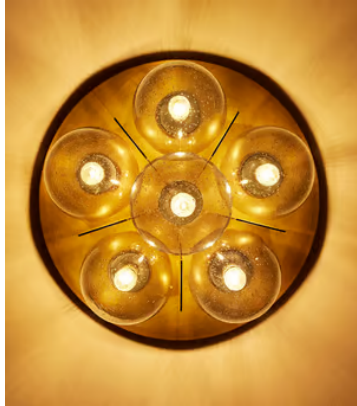

## Lois Flush

€905 Regular price

€769 Member price

Our Lois flush light features six smoked bubble glass globes in a cluster formation, each intersected with plated antique brass panels. Inspired by White City House, it adds a vintage touch to either your dining room, living room or hallway, while emitting a warm and inviting glow. Ideal for smaller spaces and lower ceiling heights.