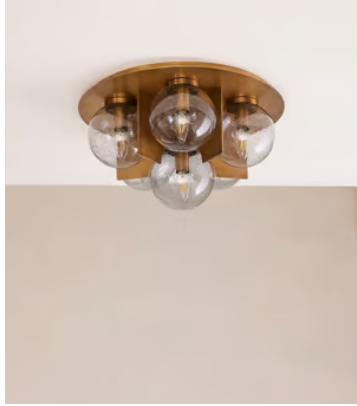

## Lois Flush

€905 Regular price

€769 Member price

Our Lois flush light features six smoked bubble glass globes in a cluster formation, each intersected with plated antique brass panels. Inspired by White City House, it adds a vintage touch to either your dining room, living room or hallway, while emitting a warm and inviting glow. Ideal for smaller spaces and lower ceiling heights.