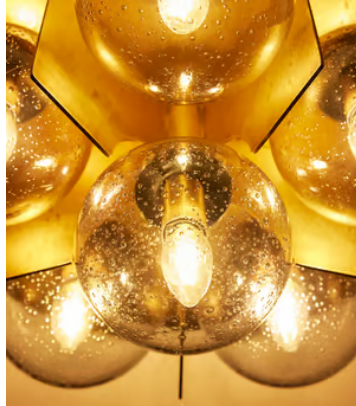

## Lois Flush

€905 Regular price

€769 Member price

Our Lois flush light features six smoked bubble glass globes in a cluster formation, each intersected with plated antique brass panels. Inspired by White City House, it adds a vintage touch to either your dining room, living room or hallway, while emitting a warm and inviting glow. Ideal for smaller spaces and lower ceiling heights.