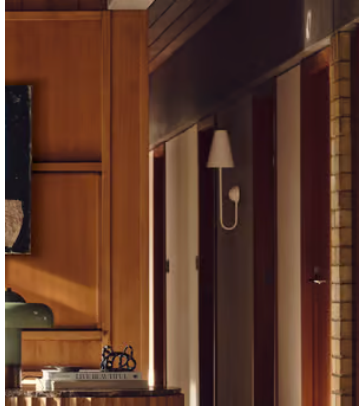

## Aaron Wall Light

€380 Regular price

€323 Member price

The Aaron wall light takes inspiration from the sun-worn Bauhaus architecture in and around Soho House Tel Aviv, Jaffa. Its textural plastered finish is created by adding in gradual layers of putty and water-based paint. Designed to emit a cosy, ambient light with a tall lampshade, this style is ideal in narrower areas like a hallway for a warm welcome home.