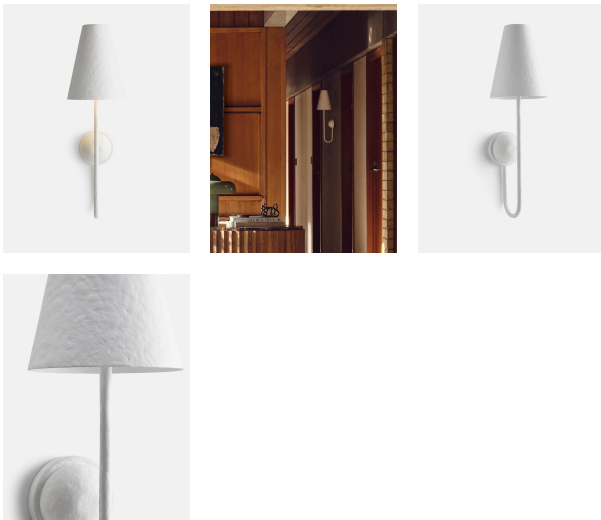

Aaron Wall Light

£225

Regular

£191

Membership

Product details

The Aaron wall light takes inspiration from the sun-worn Bauhaus architecture in and around Soho House Tel Aviv, Jaffa. Its textural plastered finish is created by adding in gradual layers of putty and water-based paint. Designed to emit a cosy, ambient light with a tall lampshade, this style is ideal in narrower areas like a hallway for a warm welcome home.

- Textured plaster wall light
- Tall lampshade
- Recommended bulb: UK Tala 3W Porcelain I LED E14
- Inspired by Soho House Tel Aviv, Jaffa

Dimensions

Product dimensions: H55 x W16 x D17.1cm / H21.7 x W6.3 x D6.7"