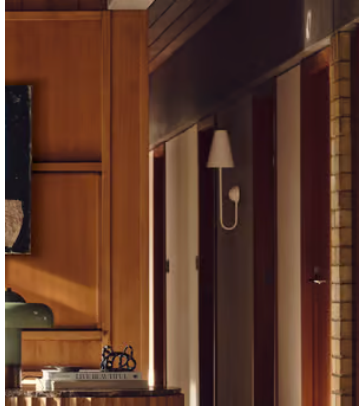

## Aaron Wall Light

€295 Regular price

€251 Member price

The Aaron wall light takes inspiration from the sun-worn Bauhaus architecture in and around Soho House Tel Aviv, Jaffa. Its textural plastered finish is created by adding in gradual layers of putty and water-based paint. Designed to emit a cosy, ambient light with a tall lampshade, this style is ideal in narrower areas like a hallway for a warm welcome home.