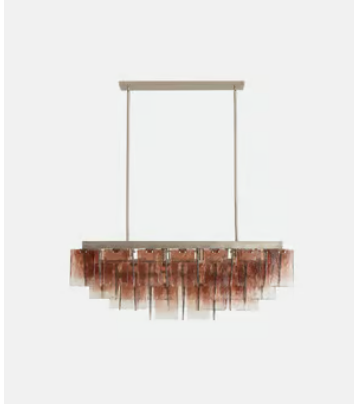

SOHO HOME

Elisa Chandelier

~~€3,600~~ €2,100 Regular price

~~€3,060~~ €1,680 Member price

The Elisa chandelier will bring a sense of decoration to the simplest of rooms, without feeling intimidating. Designed to sit above a dining table with a nickel-finish frame, this rectangular lighting style echoes the 1970s-inspired interior of 180 House, where panels of light to dark textured glass are arranged in an intersection format. When grouped together, these panels create an ombre effect, resulting in a warmer lighting scheme for the home.

Dimensions

Dimensions: H62 x W109 x D60cm / H24.4 x W42.9 x D23.6"

Weight: 47kg / 103.6lbs

Packaged dimensions: H106 x W56 x D49cm / H41.7 x W22 x D19.3"

Packaged weight: 47kg / 103.6lbs

Details

Assembly required: Yes

Bulb required: 6 / E14 / 8W Maximum

Bulb style: Tala 4W Candle LED

Bulb(s) included: No

Ceiling rose diameter: 13cm

Dimmable: Yes. Please consult a qualified

Electrician required: Yes

Height adjustable: Yes

Material: Iron and Glass

Maximum height: 152cm

Minimum height: 62cm

Voltage: 220-240V

Care instructions: Clean with a soft dry cloth only. Do not use polishing agents, harsh chemicals or abrasive cleaners as they may damage the Finish. Always switch off the electricity supply before cleaning.