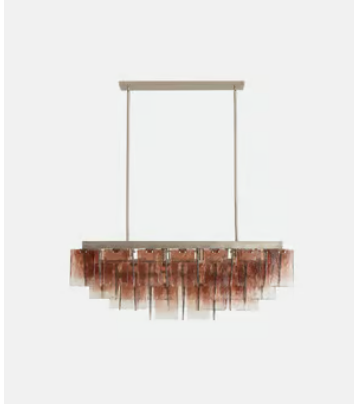

SOHO HOME

Elisa Chandelier

~~€3,600~~ €2,100 Regular price

~~€3,060~~ €1,680 Member price

The Elisa chandelier will bring a sense of decoration to the simplest of rooms, without feeling intimidating. Designed to sit above a dining table with a nickel-finish frame, this rectangular lighting style echoes the 1970s-inspired interior of 180 House, where panels of light to dark textured glass are arranged in an intersection format. When grouped together, these panels create an ombre effect, resulting in a warmer lighting scheme for the home.

Dimensions

Dimensions: H62 x W109 x D60cm / H24.4 x W42.9 x D23.6"

Weight: 47kg / 103.6lbs

Packaged dimensions: H106 x W56 x D49cm / H41.7 x W22 x D19.3"

Packaged weight: 47kg / 103.6lbs

Details

Assembly required: Yes

Bulb required: 6 / E14 / 8W Maximum

Bulb style: Tala 4W Candle LED

Bulb(s) included: No

Ceiling rose diameter: 13cm

Dimmable: Yes. Please consult a qualified

Electrician required: Yes

Height adjustable: Yes