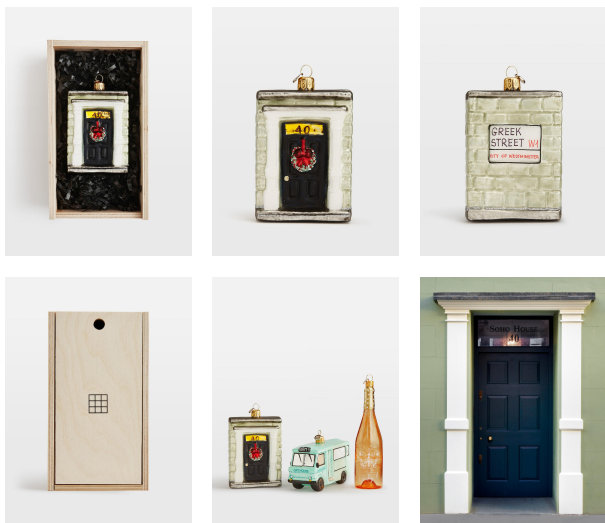

## Greek Street Novelty Bauble

£60 Regular

£51 Membership

### Product details

Add a touch of kitsch style to your place setting with our new Greek Street Decoration. Inspired by iconic Soho House novelties, including the Lady A rosé and Soho Farmhouse milk floats, the ornament is crafted from hand-painted glass and cleverly formed into the front door of our original House on London's Greek Street. Gift it to a member, or keep it for yourself and pair with other Soho House memorabilia to bring festive fun to your decor.

- Greek Street novelty decoration
- Hand-painted glass
- Other novelty ornaments available
- Ribbon not included
- Presented in a keepsake plywood box
- Gold-tone tag with Soho House branding
- Inspired by Soho House novelties