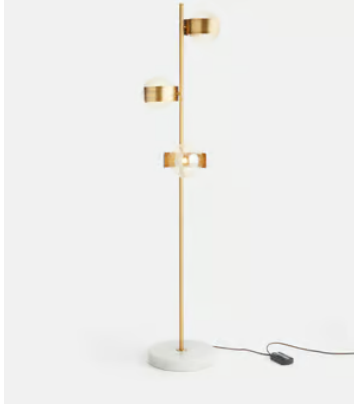

SOHO HOME

Allis Floor Lamp, White

~~€775~~ €385 Regular price

~~€659~~ €308 Member price

Featuring three tinted glass globes on an antique brass frame, the Allis floor lamp is our rendition of the vintage-style lighting in The Allis restaurant at White City House. A brass-plated metal frame and white marble base elevate the champagne-tinted glass globes, which feature tiny bubbles that cast shadows and create subtle texture. Also available as a chandelier style.

Dimensions

Dimensions: H161 x W35 x D34cm / H63.4 x W13.8 x D13.4"

Weight: 13kg / 28.7lbs

Packaged dimensions: H38 x W34 x D92cm / H15 x W13.4 x D36.2"

Packaged weight: 13kg / 28.7lbs

Details

Material: Marble, Glass and Metal