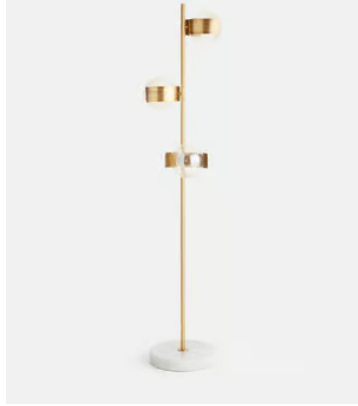

SOHO HOME

Allis Floor Lamp, White

~~€775~~ €385 Regular price

~~€659~~ €308 Member price

Featuring three tinted glass globes on an antique brass frame, the Allis floor lamp is our rendition of the vintage-style lighting in The Allis restaurant at White City House. A brass-plated metal frame and white marble base elevate the champagne-tinted glass globes, which feature tiny bubbles that cast shadows and create subtle texture. Also available as a chandelier style.

Dimensions

Dimensions: H161 x W35 x D34cm / H63.4 x W13.8 x D13.4"

Weight: 13kg / 28.7lbs

Packaged dimensions: H38 x W34 x D92cm / H15 x W13.4 x D36.2"

Packaged weight: 13kg / 28.7lbs

Details

Material: Marble, Glass and Metal