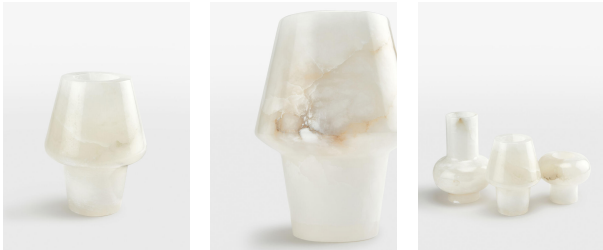

Ava Vase, Tapered

£210 Regular

£168 Membership

Product details

Available in three different sizes, each watertight vase in the Ava range is hand-carved from translucent, alabaster stone with natural variations that make each piece entirely unique. When paired together, the Tapered, Bulb and Large Ava vases reference the curated decor displays seen at White City House.

- Tapered Ava vase
- Available in three different sizes
- Hand-carved from natural alabaster
- Watertight
- Variations in the stone make each piece unique
- Inspired by White City House

Dimensions

Product dimensions: H25.5 x W21.5 x D21.5cm / H10 x W8.5 x D8.5"

Product weight: 6.56kg / 14.5lbs

Details

Material: Alabaster

Water tight: Yes

Care Instructions: Wipe with a damp cloth