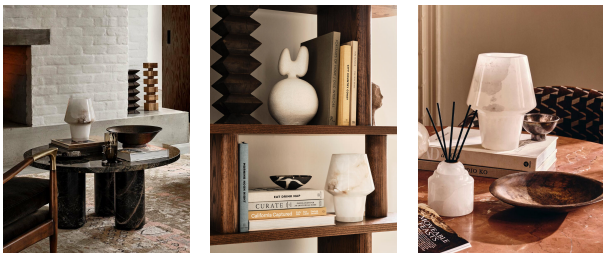

Details

Material: Alabaster

Water tight: Yes

Care Instructions: Wipe with a damp cloth