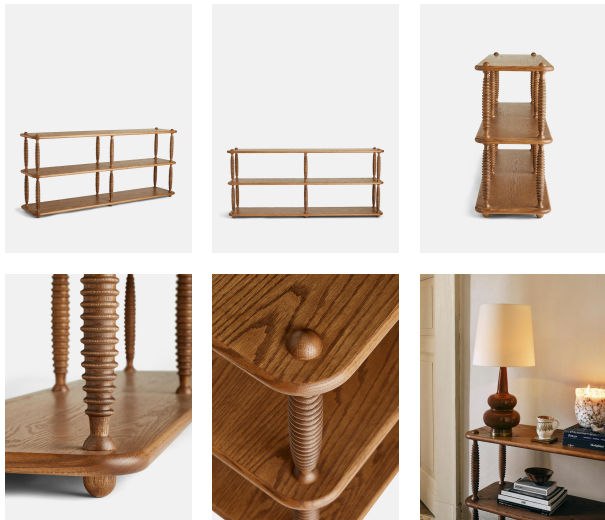

Details

- Adjustable shelf?: No
- Assembly required: No
- Care instructions: Dust often using a clean, soft, dry and lint-free cloth. Blot spills immediately and wipe with a clean, damp, cloth. We do not recommend the use of chemical cleansers, abrasives or furniture polish. Avoid contact with water and other liquids.
- Clearance: 67cm
- Feet: Plastic glide
- Finish: Mid-tone Oak
- Frame: Solid Red Oak
- Material: Solid red oak and MDF
- Removable legs: No
- Shelf dimensions: H34 x W80 x D40cm