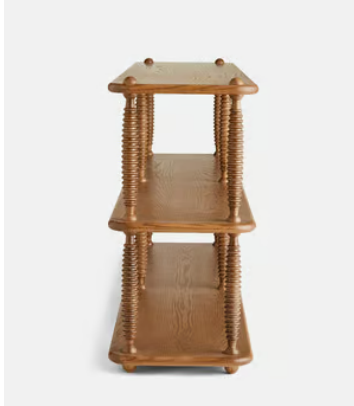

SOHO HOME

Cleo Shelving

€2,100 Regular price

€1,785 Member price

A low, free-standing silhouette carved from solid oak, designed to be used as shelving or as a room divider.

Inspired by the Bari floor lamp, which is seen illuminating the rooms and social spaces in Soho House Hong Kong, the Cleo shelving unit has the same turned spindle supports. Carved from solid oak, it's designed for displaying books, plants and other decorative items.

Dimensions

Dimensions: H81 x W180 x D40cm / H31.9 x W70.9 x D15.7"

Weight: 42kg / 92.6lbs

Packaged dimensions: H86 x W188 x D48cm / H33.9 x W74 x D18.9"

Packaged weight: 54kg / 119lbs

Details

Adjustable shelf?: No

Assembly required: No

Clearance: 67cm

Feet: Plastic glide

Finish: Mid-tone Oak

Frame: Solid Red Oak

Material: Solid red oak and MDF

Removable legs: No

Shelf dimensions: H34 x W80 x D40cm