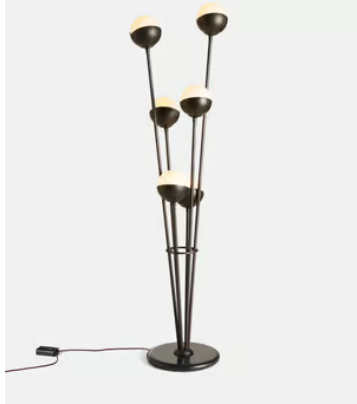

SOHO HOME

Seed Floor Lamp, Black

~~€1,800~~ €890 Regular price

~~€1,530~~ €712 Member price

The lighting schemes in White City House and 180 House formed the inspiration for our Seed floor lamp, which features a cluster of bisected orbs connected to a raw brass frame. Ours is brushed to give the lamp its antique aesthetic, and is left without a protective coating. It therefore ages over time and develops a beautiful patina that adds character to new and old homes alike. Grounded by a honed Italian marble base, this floor lamp serves as a versatile lighting option for both narrow hallways and expansive living areas.

Dimensions

Product dimensions: H175 x W36 x D36cm / H68.9 x W14.2 x D14.2"

Product weight: 18kg / 39.7lbs

Packaged or boxed dimensions: H176 x W46 x D47cm / H69.1 x W18.1 x D18.3"

Packaged or boxed weight: 18kg / 39.7lbs

Details

Bulb required: 6 / E14 Pygmy / 2W Max

Bulb style: Tala 2W Pygmy LED