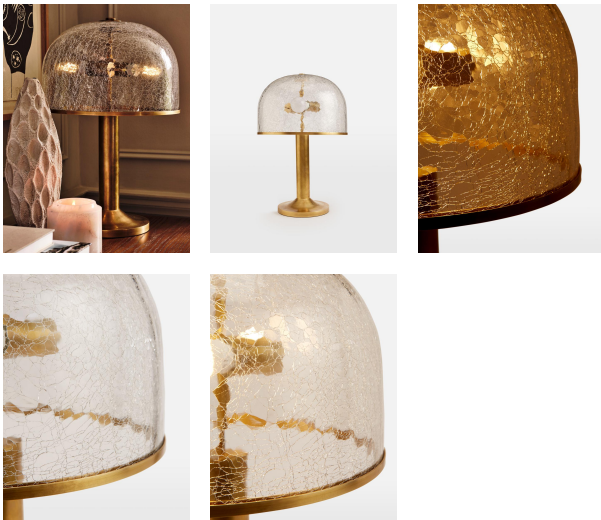

Dimensions

Product dimensions: H66.3 x W23 x D39cm / H26.1 x W9.1 x D15.4"

Product weight: 4kg / 8.8lbs

Packaged or boxed dimensions: H34 x W32 x D69cm / H13.4 x W12.6 x D27.2"

Packaged or boxed weight: 7.4kg / 16.3lbs

Number of boxes: 2

* Box 1 : H36 x W34 x D131cm / H14.2 x W13.4 x D51.6"

* Box 2 : H35 x W49 x D49cm / H13.8 x W19.3 x D19.3"