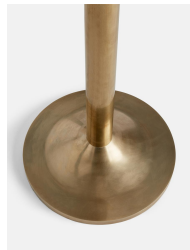

SOHO HOME

Raphael Floor Lamp

€1,500 Regular

€1,200 Membership

Product details

The Raphael floor lamp creates atmospheric light in your living area and is inspired by 180 House. A mouth-blown, crackled glass shade is anchored with a solid brass pole and base, also known as raw or uncoated brass. Ours has an antique finish and has been left unsealed. It therefore ages over time to create a beautiful patina that adds character to new and old homes alike. The shorter style of this lamp is perfect besides a sofa or armchair.

Dimensions

Product dimensions: H130 x W35 x D35cm / H51.2 x W13.8 x D13.8"

Product weight: 13kg / 28.7lbs

Packaged or boxed dimensions: H36 x W34 x D131cm / H14.2 x W13.4 x D51.6"

Packaged or boxed weight: 13kg / 28.7lbs

Number of boxes: 2

* Box 1 : H34 x W32 x D69cm / H13.4 x W12.6 x D27.2"

* Box 2 : H35 x W49 x D49cm / H13.8 x W19.3 x D19.3"

Details

Material: Glass and Brass

Bulb Specification

Bulb(s)Included: No

Bulb Required: 2 / E27 / 13W Maximum