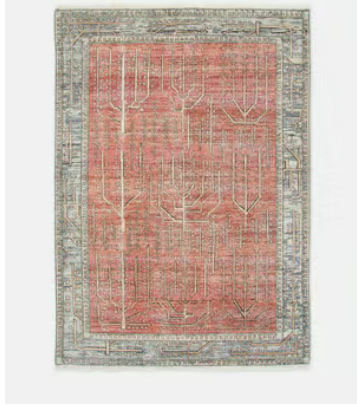

## Jaipur Rug Rust, 365 x 460cm

~~€19,500~~ €14,600 Regular price

~~€16,575~~ €11,680 Member price

Inspired by classic Persian rugs, our Jaipur style is hand-knotted in India from 100% wool pile. Intricate leaves and line-drawn motifs are layered onto a rust base with a border in tonal blue and pink. The rug has a worn, vintage-style finish to create a lived-in feel, reminiscent of the styles seen throughout Soho House Mumbai.

### Details

**Rug style:** Classic

**Technique:** Hand Knotted

### Available in 2 sizes

365 x 460cm (H365 x W450 x D3cm / H11'11" x W14'9" x D1")  
20 x 30cm (Swatch) (H20 x W30 x D1cm / H7" x W11" x D0.4")