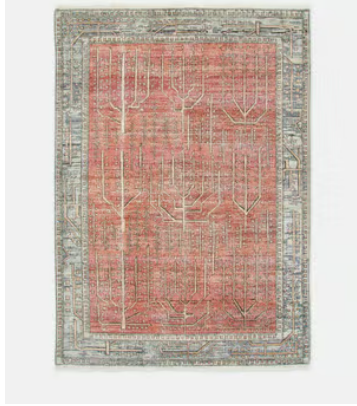

## Jaipur Rug Rust, 365 x 460cm

~~€19,300~~ €14,500 Regular price

~~€16,405~~ €11,600 Member price

Inspired by classic Persian rugs, our Jaipur style is hand-knotted in India from 100% wool pile. Intricate leaves and line-drawn motifs are layered onto a rust base with a border in tonal blue and pink. The rug has a worn, vintage-style finish to create a lived-in feel, reminiscent of the styles seen throughout Soho House Mumbai.

### Details

**Rug style:** Classic

**Technique:** Hand Knotted

### Available in 2 sizes

365 x 460cm (H365 x W450 x D3cm / H11'11" x W14'9" x D1")

20 x 30cm (Swatch) (H20 x W30 x D1cm / H7" x W11" x D0.4")