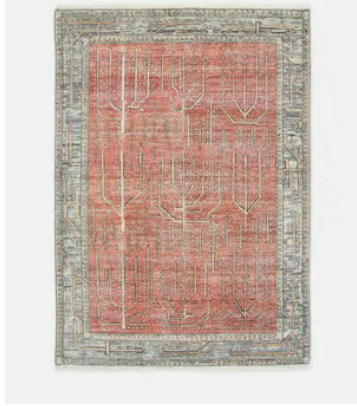

## Jaipur Rug Rust, 365 x 460cm

~~€19,200~~ €14,400 Regular price

~~€16,320~~ €11,520 Member price

Inspired by classic Persian rugs, our Jaipur style is hand-knotted in India from 100% wool pile. Intricate leaves and line-drawn motifs are layered onto a rust base with a border in tonal blue and pink. The rug has a worn, vintage-style finish to create a lived-in feel, reminiscent of the styles seen throughout Soho House Mumbai.

### Details

**Rug style:** Classic

**Technique:** Hand Knotted

### Available in 2 sizes

365 x 460cm (H365 x W450 x D3cm / H11'11" x W14'9" x D1")

20 x 30cm (Swatch) (H20 x W30 x D1cm / H7" x W11" x D0.4")