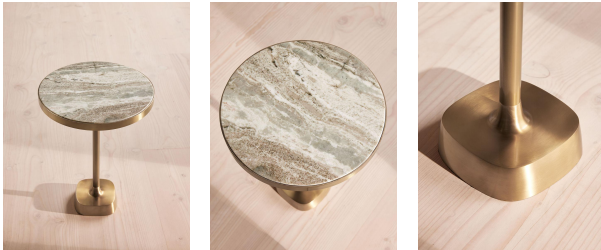

Arlon Side Table, Terra Bianca Marble, Medium

€640 Regular

€544 Membership

Product details

This Arlon medium side table is made from a solid and hard-wearing Terra Bianca Marble sourced from India, with a thin brass frame and weighty cast base. We love it nested together with the small and large versions to create an interesting contrast of heights that recall the styles at Soho House Rome.

- Terra Bianca Marble top
- Each piece is unique due to the variations in the marble
- Marble sourced from India
- Solid brass frame
- Cast base
- Available in small and large
- Inspired by Soho House Rome

Dimensions

Product dimensions: H50 x W38 x D38cm / H20 x W15 x D15"

Product weight: 14.6kg / 32.2lbs

Packaged or boxed dimensions: H22 x W50 x D67cm / H8.7 x W19.7 x D26.4"

Packaged or boxed weight: 16.45kg / 36.3lbs

abrasive paper or steel wool.

Clearance: 47cm

Feet: Felt

Finish: Antique Brass and honed Marble

Frame: MDF, Stainless Steel, Iron and Brass

Hardware: Stainless steel and brass frame

Material: Fantasy Brown marble, MDF, Stainless steel, Iron and Brass