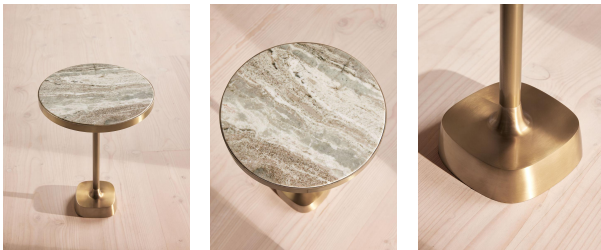

Arlon Side Table, Terra Bianca Marble, Medium

€640 Regular

€544 Membership

Product details

This Arlon medium side table is made from a solid and hard-wearing Terra Bianca Marble sourced from India, with a thin brass frame and weighty cast base. We love it nested together with the small and large versions to create an interesting contrast of heights that recall the styles at Soho House Rome.

- Terra Bianca Marble top
- Each piece is unique due to the variations in the marble
- Marble sourced from India
- Solid brass frame
- Cast base
- Available in small and large
- Inspired by Soho House Rome

Dimensions

Product dimensions: H50 x W38 x D38cm / H20 x W15 x D15"

Product weight: 14.6kg / 32.2lbs

Packaged or boxed dimensions: H22 x W50 x D67cm / H8.7 x W19.7 x D26.4"

Packaged or boxed weight: 16.45kg / 36.3lbs

abrasive paper or steel wool.

Clearance: 47cm

Feet: Felt

Finish: Antique Brass and honed Marble

Frame: MDF, Stainless Steel, Iron and Brass

Hardware: Stainless steel and brass frame

Material: Fantasy Brown marble, MDF, Stainless steel, Iron and Brass