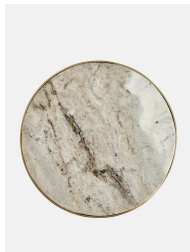

## Arlon Side Table, Terra Bianca Marble, Small

€510 Regular

€434 Membership

### Product details

This Arlon small side table is made from a solid and hard-wearing Terra Bianca Marble sourced from India, with a thin brass frame and weighty cast base. We love it nested together with the medium and large versions to create an interesting contrast of heights that recall the styles at Soho House Rome.

- Terra Bianca Marble top
- Each piece is unique due to the variations in the marble
- Marble sourced from India
- Solid brass frame
- Cast base
- Available in medium and large
- Inspired by Soho House Rome

detergents, bleach,

abrasive paper or steel wool.

Clearance: 57cm

Feet: Felt

Finish: Antique Brass and honed Marble

Frame: MDF, Stainless Steel, Iron and Brass

Hardware: Stainless steel and brass frame

Material: Fantasy Brown marble, MDF, Stainless steel, Iron and Brass