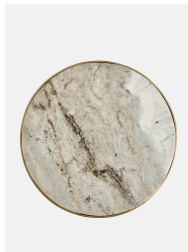

## Arlon Side Table, Terra Bianca Marble, Small

€385 Regular

€308 Membership

### Product details

This Arlon small side table is made from a solid and hard-wearing Terra Bianca Marble sourced from India, with a thin brass frame and weighty cast base. We love it nested together with the medium and large versions to create an interesting contrast of heights that recall the styles at Soho House Rome.

- Terra Bianca Marble top
- Each piece is unique due to the variations in the marble
- Marble sourced from India
- Solid brass frame
- Cast base
- Available in medium and large
- Inspired by Soho House Rome

detergents, bleach,

abrasive paper or steel wool.

Clearance: 57cm

Feet: Felt

Finish: Antique Brass and honed Marble

Frame: MDF, Stainless Steel, Iron and Brass

Hardware: Stainless steel and brass frame

Material: Fantasy Brown marble, MDF, Stainless steel, Iron and Brass