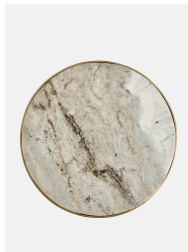

Arlon Side Table, Terra Bianca Marble, Small

€515 Regular

€438 Membership

Product details

This Arlon small side table is made from a solid and hard-wearing Terra Bianca Marble sourced from India, with a thin brass frame and weighty cast base. We love it nested together with the medium and large versions to create an interesting contrast of heights that recall the styles at Soho House Rome.

- Terra Bianca Marble top
- Each piece is unique due to the variations in the marble
- Marble sourced from India
- Solid brass frame
- Cast base
- Available in medium and large
- Inspired by Soho House Rome

detergents, bleach,

abrasive paper or steel wool.

Clearance: 57cm

Feet: Felt

Finish: Antique Brass and honed Marble

Frame: MDF, Stainless Steel, Iron and Brass

Hardware: Stainless steel and brass frame

Material: Fantasy Brown marble, MDF, Stainless steel, Iron and Brass