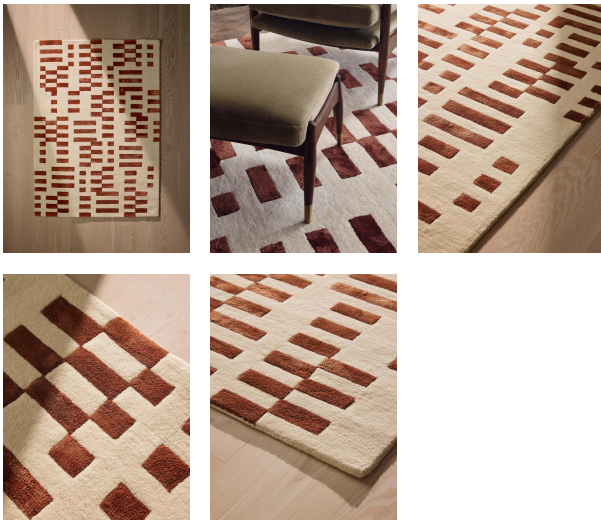

Raya Rug Rust, 170 X 240cm

€1,450 Regular

€1,233 Membership

Sizes

170 x 240cm, 200 x 300cm, 270 x 360cm, 300 x 420cm, 20 x 30cm (Swatch)

Product details

Referencing the graphic geometrics at White City House, the Raya rug features an irregular, bold linear pattern designed by our in-house team. The hand-drawn pattern has been transferred onto the rug using a hand-tufting technique, with a contrasting wool and viscose pile to create interesting texture and sheen. Place the rug under a sofa, bed or dining table to echo the vintage-inspired styles seen at our west London House.

Details

Assembled size: 170 x 240cm

Assembly required: No

Care instructions: Vacuum regularly on a low setting. Do not use heavy duty vacuums. Blot spills Immediately.

Composition: 55% Wool, 45% Viscose

Handmade: Yes

Pile: Wool/Viscose

Rug style: Geometric