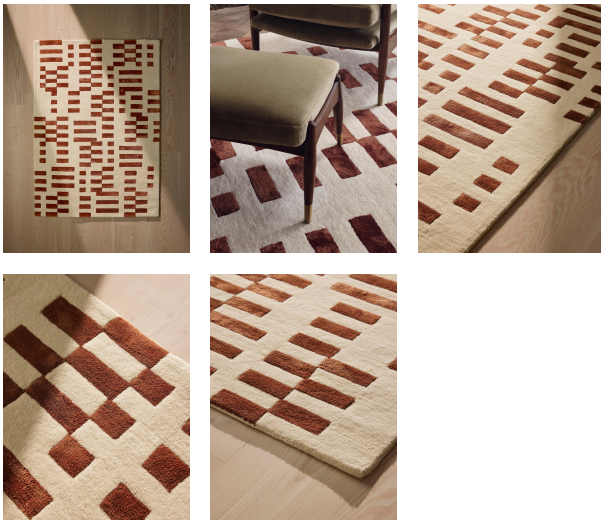

Raya Rug Rust, 170 X 240cm

£1,095

Regular

£931

Membership

Sizes

20 x 30cm (Swatch), 170 x 240cm, 200 x 300cm, 270 x 360cm, 300 x 420cm

Product details

Referencing the graphic geometrics at White City House, the Raya rug features an irregular, bold linear pattern designed by our in-house team. The hand-drawn pattern has been transferred onto the rug using a hand-tufting technique, with a contrasting wool and viscose pile to create interesting texture and sheen. Place the rug under a sofa, bed or dining table to echo the vintage-inspired styles seen at our west London House.

- Wool and viscose rug
- Bold geometric design
- Hand-drawn geometric pattern
- Designed in-house
- Available in four sizes
- Available in Black and Rust
- Inspired by White City House

Dimensions

Product dimensions: H240 x W170 x D3cm / H7'10" x W5'6" x D1"

Product weight: 21kg / 46.3lbs

Packaged or boxed dimensions: H173 x W20 x D20cm / H68.1 x W7.9 x D7.9"

Packaged or boxed weight: 18.5kg / 40.8lbs