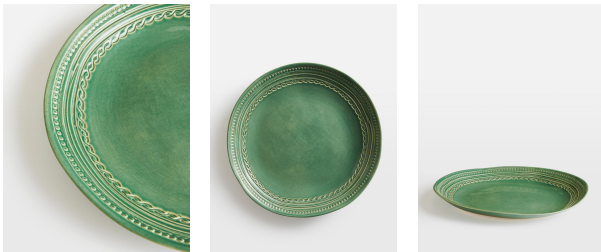

## Adderbury Dinner Plate, Green, Set Of Four

€155 Regular

€124 Membership

### Available in

Side Plate, Green (Set of Four), Side Plate, Ochre (Set of Four)

### Product details

The Adderbury dinner plates make a colourful addition to any tableware collection. Each one has an organic rim and subtle patterns that have been embossed by artisans using textured hand rollers. Mix and match with other colours in the range to echo the bright tones of Soho House Barcelona.