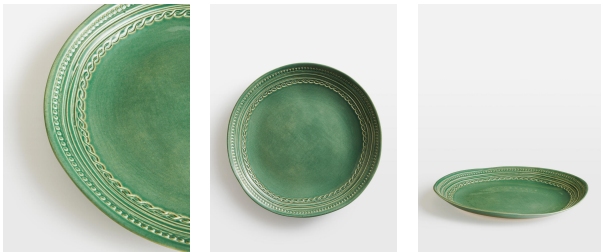

SOHO HOME

Adderbury Dinner Plate, Green, Set Of Four

£119

Regular

£95

Membership

Available in

Side Plate, Green (Set of Four), Side Plate, Ochre (Set of Four)

Product details

The Adderbury dinner plates make a colourful addition to any tableware collection. Each one has an organic rim and subtle patterns that have been embossed by artisans using textured hand rollers. Mix and match with other colours in the range to echo the bright tones of Soho House Barcelona.