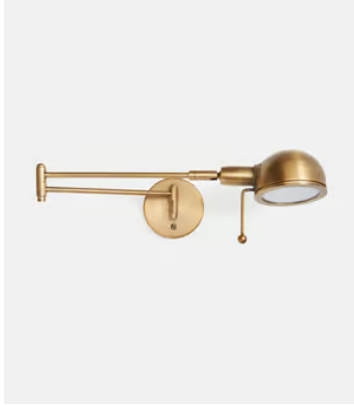

SOHO HOME

Reade Wall Light, Antique Brass

€380 Regular price

€323 Member price

The Reade was designed for Soho House Chicago and is now used everywhere from Babington to Soho Farmhouse, due to its versatility and classic design. With a nod to 1950s studio wall lights, it combines Mid Century style with modern functionality and is ideal for a bedside or reading corner.

Dimensions

Dimensions: H17 x W11 x D73cm / H6.7 x W4.3 x D28.7"

Weight: 2kg / 4.4lbs

Packaged dimensions: H57 x W55 x D53cm / H22.4 x W21.7 x D20.9"

Packaged weight: 2kg / 4.4lbs

Details

Assembly required: Yes, specialist

Bulb required: 1 / E14 / 4W Maximum

Bulb style: Tala 4W Sphere I LED

Bulb(s) included: No

Dimmable: Yes, please consult a qualified

Electrician required: Yes

Height adjustable: No

Lighting Certification UK: CE