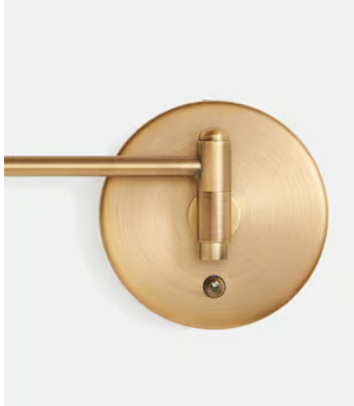

SOHO HOME

Reade Wall Light, Antique Brass

€380 Regular price

€323 Member price

The Reade was designed for Soho House Chicago and is now used everywhere from Babington to Soho Farmhouse, due to its versatility and classic design. With a nod to 1950s studio wall lights, it combines Mid Century style with modern functionality and is ideal for a bedside or reading corner.

Dimensions

Dimensions: H17 x W11 x D73cm / H6.7 x W4.3 x D28.7"

Weight: 2kg / 4.4lbs

Packaged dimensions: H57 x W55 x D53cm / H22.4 x W21.7 x D20.9"

Packaged weight: 2kg / 4.4lbs

Details

Assembly required: Yes, specialist

Bulb required: 1 / E14 / 4W Maximum

Bulb style: Tala 4W Sphere I LED

Bulb(s) included: No

Dimmable: Yes, please consult a qualified

Electrician required: Yes

Height adjustable: No

Lighting Certification UK: CE