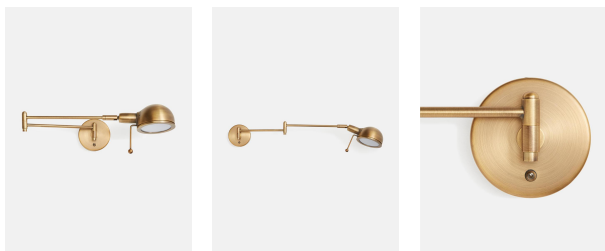

SOHO HOME

Reade Wall Light, Antique Brass

€385 Regular

€327 Membership

Product details

The Reade was designed for Soho House Chicago and is now used everywhere from Babington to Soho Farmhouse, due to its versatility and classic design. With a nod to 1950s studio wall lights, it combines Mid Century style with modern functionality and is ideal for a bedside or reading corner.

Dimensions

Product dimensions: H17 x W11 x D73cm / H6.7 x W4.3 x D28.7"

Product weight: 2kg / 4.4lbs

Packaged or boxed dimensions: H57 x W55 x D53cm / H22.4 x W21.7 x D20.9"

Packaged or boxed weight: 2kg / 4.4lbs

Details

Assembly required: Yes, specialist

Bulb required: 1 / E14 / 4W Maximum

Bulb style: Tala 4W Sphere I LED

Bulb(s) included: No

Care instructions: Clean with a soft dry cloth only. Do not use polishing agents, harsh chemicals or abrasive cleaners as they may damage the finish.