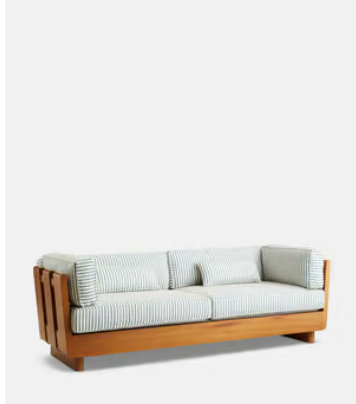

## Johanna Outdoor Sofa, Harriet Stripe, Blue

€11,700 Regular price

€9,945 Member price

Durable iroko wood combines with hard-wearing fabric to create the perfect piece for outdoor entertaining.

A style seen in Soho House Nashville, the Johanna sofa is designed to complete your warm-weather entertaining set-up. While its frame is built from durable iroko wood, its cushions are fully upholstered in a hard-wearing Harriet stripe fabric.

### Dimensions

**Dimensions:** H72 x W220 x D90cm / H28 x W87 x D35"

**Weight:** 140kg / 308.6lbs

**Packaged dimensions:** H80 x W230 x D100cm / H31.5 x W90.6 x D39.4"

**Packaged weight:** 145kg / 319.7lbs

### Details

**Arm height:** 72cm

**Seat height:** 49cm

**Seat depth:** 62cm

**Seat width:** 179cm

**Under seat Clearance:** 10cm

**Removable legs:** No

**Removable cushions:** Yes