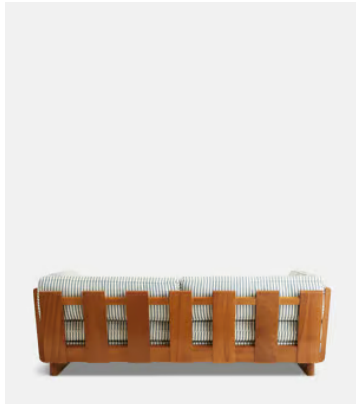

## Johanna Outdoor Sofa, Harriet Stripe, Blue

€11,700 Regular price

€9,945 Member price

Durable iroko wood combines with hard-wearing fabric to create the perfect piece for outdoor entertaining.

A style seen in Soho House Nashville, the Johanna sofa is designed to complete your warm-weather entertaining set-up. While its frame is built from durable iroko wood, its cushions are fully upholstered in a hard-wearing Harriet stripe fabric.

**Frame:** Iroko

**Foot:** Iroko

**Filling:** Foam

**Fabric:** Performance Outdoor Fabric

**Composition:** 100% Trevia