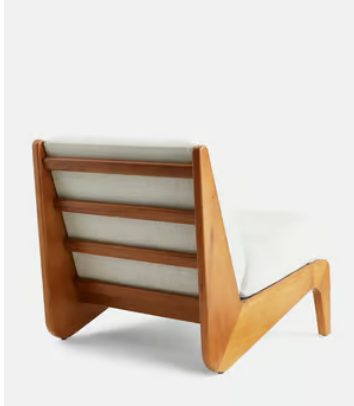

## Fletcher Outdoor Armless Chair, Natural

€3,900 Regular price

€3,315 Member price

Found in the outdoor spaces at our Nashville House, the Fletcher chair is an armless style that's crafted from Iroko wood. Use this minimalist, vintage-inspired lounger to create welcoming outdoor spaces, perfect for gathering family and friends.

### Dimensions

**Dimensions:** H70 x W70 x D78cm / H27 x W27 x D31"

**Weight:** 28kg / 61.7lbs

**Packaged dimensions:** H75 x W75 x D85cm / H29.5 x W29.5 x D33.5"

**Packaged weight:** 30kg / 66.1lbs

### Details

**Seat height:** 40cm

**Seat depth:** 47cm

**Seat width:** 64cm

**Under seat Clearance:** 10cm

**Removable legs:** No

**Removable cushions:** Yes

**Frame:** Iroko