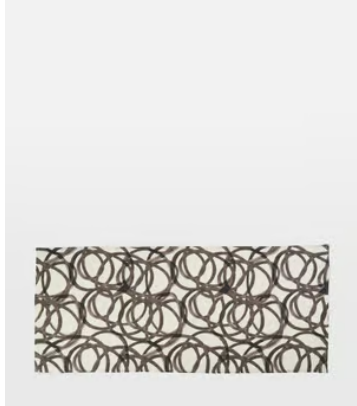

SOHO HOME

Suzannah Linen Table Runner, Swirl

~~€98~~ €46 Regular price

~~€83~~ €37 Member price

The Suzannah table runner is lightly textured and made from 100% linen with a digitally printed, painterly swirl pattern to recall the artwork at Soho Beach House Canouan. It has a rustic feel, which makes it great for casual everyday dining. Mix and match with the Dash napkins and placemats for a playful dining aesthetic.

Dimensions

Dimensions: H45 x W230 x D1cm / H17.7 x W90.6 x D0.4"

Weight: 0.4kg / 0.9lbs

Packaged weight: 0.4kg / 0.9lbs

Details

Composition: 100% Linen

Construction: Woven

Fabric: Linen