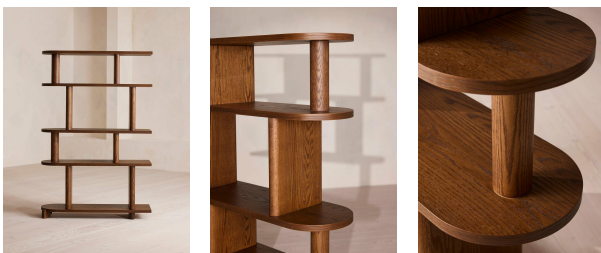

Elwood Shelving

£2,195

Regular

£1,866

Membership

Product details

Inspired by the furniture seen at 180 House, our Elwood free-standing oak shelving unit can stand alone to form a statement wall, or be paired with another unit to create a room partition. The varied shelf heights allow room for both large and small-scale items, including books, candles, and glazed ceramic decor.

- Free-standing shelving unit
- Solid oak
- Varied shelf heights
- Rounded edges
- Can be used to create a statement wall
- Pair two together to create a room divide
- Inspired by 180 House

Dimensions

Product dimensions: H181 x W120 x D38cm / H71 x W47 x D15"

Product weight: 86kg / 189.6lbs

Packaged or boxed dimensions: H187 x W127 x D45cm / H73.6 x W50 x D17.7"

Packaged or boxed weight: 105kg / 231.5lbs

Details

Adjustable shelf?: No

Assembly required: No

Care instructions: Dust often using a clean, soft, dry and lint-free cloth. Blot

Finish: Brown Oak

Frame: Solid Red Oak

Material: Solid red oak and MDF

Removable legs: No

Shelf dimensions: Small shelf: H32 x W120 x D38cm

/ Large shelf: H47 x W120 x D38cm