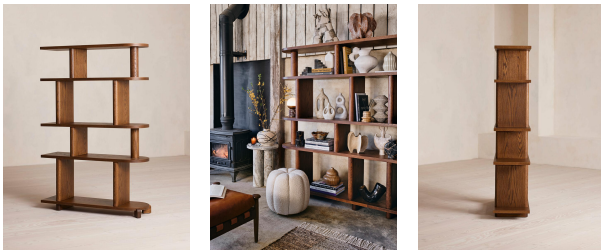

Elwood Shelving

£2,195

Regular

£1,866

Membership

Product details

Inspired by the furniture seen at 180 House, our Elwood free-standing oak shelving unit can stand alone to form a statement wall, or be paired with another unit to create a room partition. The varied shelf heights allow room for both large and small-scale items, including books, candles, and glazed ceramic decor.

- Free-standing shelving unit
- Solid oak
- Varied shelf heights
- Rounded edges
- Can be used to create a statement wall
- Pair two together to create a room divide
- Inspired by 180 House

Dimensions

Product dimensions: H181 x W120 x D38cm / H71 x W47 x D15"

Product weight: 86kg / 189.6lbs

Packaged or boxed dimensions: H187 x W127 x D45cm / H73.6 x W50 x D17.7"

Packaged or boxed weight: 105kg / 231.5lbs

Details

Adjustable shelf?: No

Assembly required: No

Care instructions: Dust often using a clean, soft, dry and lint-free cloth. Blot

Finish: Brown Oak

Frame: Solid Red Oak

Material: Solid red oak and MDF

Removable legs: No

Shelf dimensions: Small shelf: H32 x W120 x D38cm

/ Large shelf: H47 x W120 x D38cm