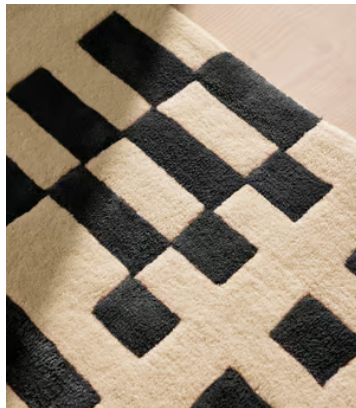

Available in 3 sizes

270 x 360cm (H270 x W360 x D3cm / H8'10" x W11'9" x D1")

300 x 420cm (H300 x W420 x D3cm / H9'10" x W13'9" x D1")

20 x 30cm (Swatch) (H20 x W30 x D2cm / H7" x W11" x D0.8")

Details

Assembled size: 270 x 360cm

Assembly required: No

Composition: 55% Wool, 45% Viscose

Handmade: Yes

Pile: Wool/Viscose

Rug style: Geometric

Care instructions: Vacuum regularly on a low setting. Do not use heavy duty vacuums. Blot spills immediately.