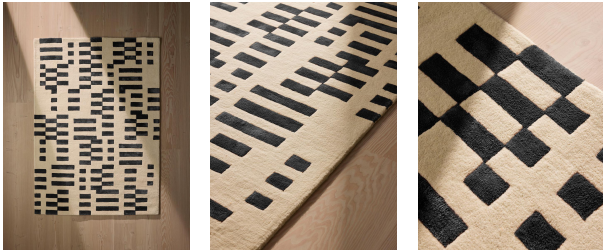

SOHO HOME

Raya Rug Black, 170 X 240cm

€1,100 Regular

€880 Membership

Sizes

170 x 240cm, 200 x 300cm, 270 x 360cm, 300 x 420cm, 20 x 30cm (Swatch)

Product details

Referencing the graphic geometrics at White City House, the Raya rug features an irregular, bold linear pattern designed by our in-house team. The hand-drawn pattern has been transferred onto the rug using a hand-tufting technique, with a contrasting wool and viscose pile to create interesting texture and sheen. Place the rug under a sofa, bed or dining table to echo the vintage-inspired styles seen at our west London House.

Dimensions

Product dimensions: H240 x W170 x D3cm / H7'10" x W5'6" x D1"

Product weight: 30kg / 66.1lbs

Packaged or boxed dimensions: H173 x W20 x D20cm / H68.1 x W7.9 x D7.9"

Packaged or boxed weight: 30kg / 66.1lbs

Details

Assembled size: 170 x 240cm

Assembly required: No

Care instructions: Vacuum regularly on a low setting. Do not use heavy duty vacuums. Blot spills Immediately.

Composition: 55% Wool, 45% Viscose

Handmade: Yes

Pile: Wool/Viscose

Rug style: Geometric