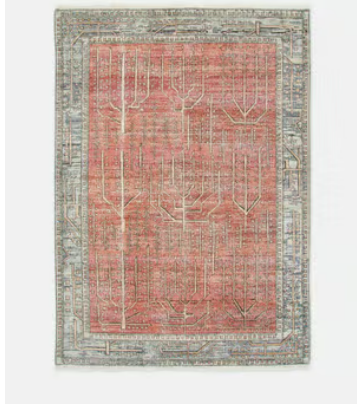

SOHO HOME

Jaipur Rug Rust, 300 x 420cm

~~€14,300~~ €7,150 Regular price

~~€12,155~~ €5,720 Member price

Inspired by classic Persian rugs, our Jaipur style is hand-knotted in India from 100% wool pile. Intricate leaves and line-drawn motifs are layered onto a rust base with a border in tonal blue and pink. The rug has a worn, vintage-style finish to create a lived-in feel, reminiscent of the styles seen throughout Soho House Mumbai.

Dimensions

Dimensions: H300 x W420 x D3cm / H9'10" x W13'9" x D1"

Weight: 30kg / 66.1lbs

Packaged dimensions: H300 x W32 x D32cm / H118.1 x W12.6 x D12.6"

Packaged weight: 30kg / 66.1lbs

Details

Rug style: Classic

Technique: Hand Knotted

Available in 2 sizes

365 x 460cm (H365 x W450 x D3cm / H11'11" x W14'9" x D1")

20 x 30cm (Swatch) (H20 x W30 x D1cm / H7" x W11" x D0.4")