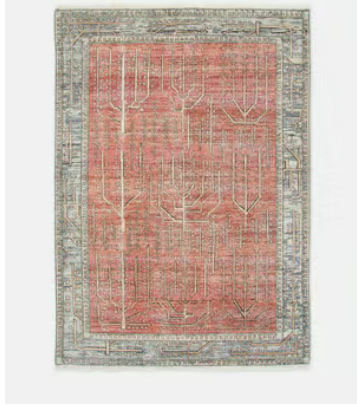

SOHO HOME

Jaipur Rug Rust, 300 x 420cm

~~€14,100~~ €7,050 Regular price

~~€11,985~~ €5,640 Member price

Inspired by classic Persian rugs, our Jaipur style is hand-knotted in India from 100% wool pile. Intricate leaves and line-drawn motifs are layered onto a rust base with a border in tonal blue and pink. The rug has a worn, vintage-style finish to create a lived-in feel, reminiscent of the styles seen throughout Soho House Mumbai.

Dimensions

Product dimensions: H300 x W420 x D3cm / H9'10" x W13'9" x D1"

Product weight: 30kg / 66.1lbs

Packaged or boxed dimensions: H300 x W32 x D32cm / H118.1 x W12.6 x D12.6"

Packaged or boxed weight: 30kg / 66.1lbs

Details

Rug style: Classic

Technique: Hand Knotted

Available in 2 sizes

365 x 460cm (H365 x W450 x D3cm / H11'11" x W14'9" x D1")

20 x 30cm (Swatch) (H20 x W30 x D1cm / H7" x W11" x D0.4")