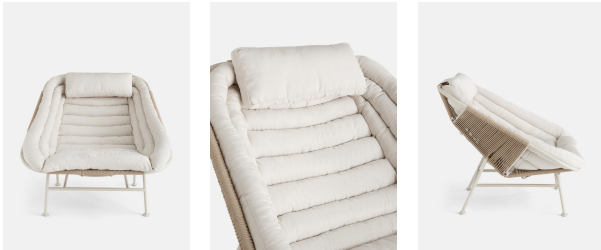

SOHO HOME

Elodie Outdoor Chair, Baja Azzurro, Natural

€1,050 Regular

€840 Membership

Product details

Our Elodie seated lounge references our Downtown LA House, and features rope suspension and detachable upholstery. Available in neutral and olive colourways, this 1970s-inspired piece is a versatile addition to your outdoor entertaining lineup.

Dimensions

Product dimensions: H89.5 x W105 x D99cm / H35.2 x W41.3 x D39"

Product weight: 19kg / 41.9lbs

Details

Seat height: 26cm

Seat depth: 64cm

Seat width: 160

Under seat Clearance: 12cm

Removable legs: No

Removable cushions: Yes

Frame: Stainless Steel

Foot: Stainless Steel

Fill: Foam

Fabric: Outdoor Woven Fabric

Composition: 74% Solution Dyed Polypropylene, 26% Solution Dyed Polyester