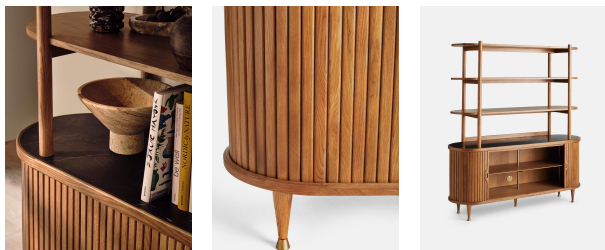

Nora Tambour Shelving Unit, Black Marquina Marble

£3,995

Regular

£3,396

Membership

Product details

An extension of the Nora range, this shelving unit offers a functional two-in-one design with display shelving for an artful curation of objects and books, plus a tambour door cabinet beneath. Taking cues from the 1960s-inspired furniture pieces of White City House, the solid oak craftsmanship is complemented with a Spanish black Marquina top and brass inlay. Real brass caps and feet complete this interior with a vintage feel.

- Solid oak shelving unit
- Tambour door cabinet
- Honed black Marquina and brass inlay top
- Marble sourced from Spain
- Real brass caps at top of shelving
- Real brass feet
- Inspired by White City House

Dimensions

Product dimensions: H185 x W165 x D50cm / H72.8 x W65 x D19.7"

Product weight: 151kg / 332.9lbs

Number of boxes: 2

* Box 1 : H134 x W169 x D59cm / H52.8 x W66.5 x D23.2"

* Box 2 : H102 x W179 x D64cm / H40.2 x W70.5 x D25.2"