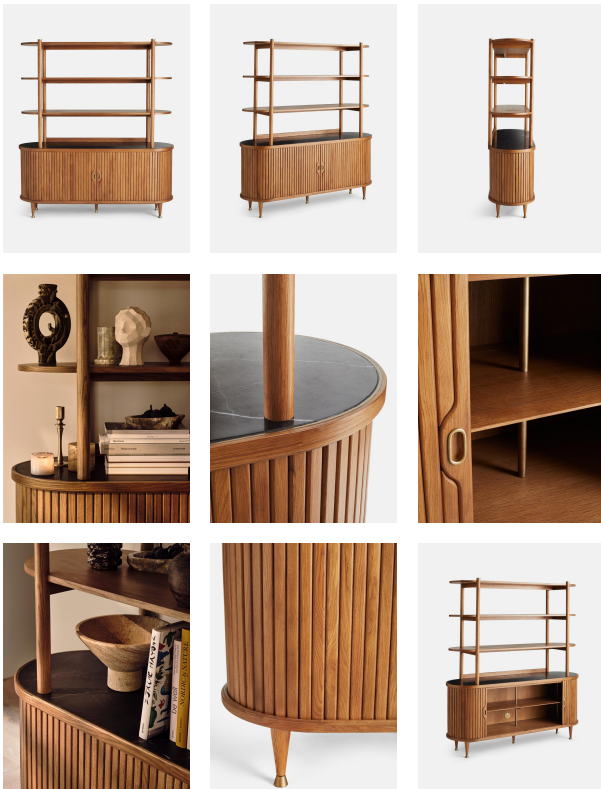

## Nora Tambour Shelving Unit, Black Marquina Marble

€3,900 Regular

€3,120 Membership

### Product details

An extension of the Nora range, this shelving unit offers a functional two-in-one design with display shelving for an artful curation of objects and books, plus a tambour door cabinet beneath. Taking cues from the 1960s-inspired furniture pieces of White City House, the solid oak craftsmanship is complemented with a Spanish black Marquina top and brass inlay. Real brass caps and feet complete this interior with a vintage feel.

### Dimensions

Product dimensions: H185 x W165 x D50cm / H72.8 x W65 x D19.7"

Product weight: 151kg / 332.9lbs

Number of boxes: 2

\* Box 1 : H134 x W169 x D59cm / H52.8 x W66.5 x D23.2"

\* Box 2 : H102 x W179 x D64cm / H40.2 x W70.5 x D25.2"