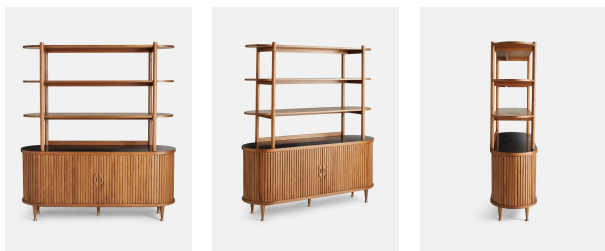

Nora Tambour Shelving Unit, Black Marquina Marble

£3,995

Regular

£3,396

Membership

Product details

An extension of the Nora range, this shelving unit offers a functional two-in-one design with display shelving for an artful curation of objects and books, plus a tambour door cabinet beneath. Taking cues from the 1960s-inspired furniture pieces of White City House, the solid oak craftsmanship is complemented with a Spanish black Marquina top and brass inlay. Real brass caps and feet complete this interior with a vintage feel.

- Solid oak shelving unit
- Tambour door cabinet
- Honed black Marquina and brass inlay top
- Marble sourced from Spain
- Real brass caps at top of shelving
- Real brass feet
- Inspired by White City House

Dimensions

Product dimensions: H185 x W165 x D50cm / H72.8 x W65 x D19.7"

Product weight: 151kg / 332.9lbs

Number of boxes: 2

* Box 1 : H134 x W169 x D59cm / H52.8 x W66.5 x D23.2"

* Box 2 : H102 x W179 x D64cm / H40.2 x W70.5 x D25.2"

Hardware: Steel and Brass

Material: Oak Wood, MDF, Plywood, Oak Veneer, Black Marquina Marble, Brass and Steel

Removable legs: No