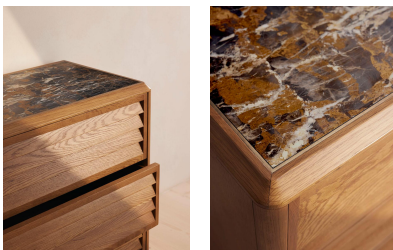

Dimensions

Product dimensions: H91 x W150 x D51cm / H35.8 x W59.1 x D20.1"

Product weight: 136kg / 299.8lbs

Packaged or boxed dimensions: H115 x W159 x D60cm / H45.3 x W62.6 x D23.6"

Packaged or boxed weight: 164kg / 361.6lbs