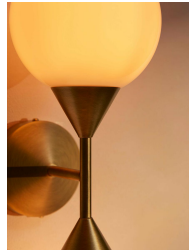

Spindle Wall Light

£175

Regular

£149

Membership

Product details

The small Spindle wall light is a structural piece with a plated brass frame and two milky white glass orbs. Display a few in your main living area to recreate the ambient glow of the club spaces at White City House.

- Plated brass frame
- Two milky white glass globes
- Requires two x E14 / 5W max bulbs
- Inspired by White City House

Dimensions

Product dimensions: H46 x W15 x D19cm / H18.1 x W5.9 x D7.5"

Product weight: 1.25kg / 2.8lbs

Details

Material: Plated Brass and Glass

Cable & Ceiling Rose

Cable Length: 20cm

Ceiling Rose Diameter: 11cm

Bulb Specification

Bulb(s) Included: No

Bulb Required: 2 / E14 / 5W Maximum