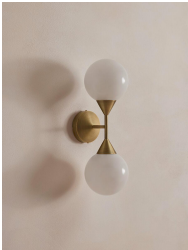

Spindle Wall Light

£175

Regular

£149

Membership

Product details

The small Spindle wall light is a structural piece with a plated brass frame and two milky white glass orbs. Display a few in your main living area to recreate the ambient glow of the club spaces at White City House.

- Plated brass frame
- Two milky white glass globes
- Requires two x E14 / 5W max bulbs
- Inspired by White City House

Dimensions

Product dimensions: H46 x W15 x D19cm / H18.1 x W5.9 x D7.5"

Product weight: 1.25kg / 2.8lbs

Details

Material: Plated Brass and Glass

Cable & Ceiling Rose

Cable Length: 20cm

Ceiling Rose Diameter: 11cm

Bulb Specification

Bulb(s) Included: No

Bulb Required: 2 / E14 / 5W Maximum