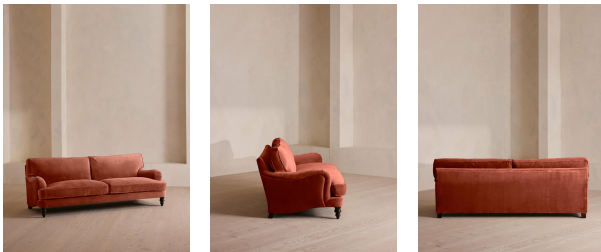

## Arundel Four Seater Sofa, Velvet, Rust

£3,895

Regular

£3,311

Membership

### Sizes

Three Seater Sofa, Two Seater Sofa, Four Seater Sofa

### Product details

Inspired by the country interiors of Soho Farmhouse, our four-seater Arundel sofa is cut from cotton velvet and shows our take on a traditional English roll arm. The feather-wrapped foam seat cushions enhance the deep-sit lounge shape, while an elongated back offers additional comfort and support.

- Soho House take on a traditional English roll arm
- Deep-sit lounge style
- High back for extra comfort
- Feather-wrapped foam cushions
- Solid wood turned legs
- Inspired by Soho Farmhouse