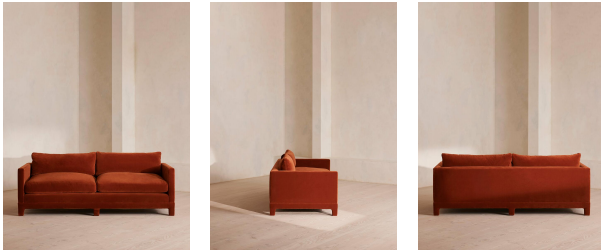

Ashford Three Seater Sofa, Velvet, Rust

£3,795

Regular

£3,226

Membership

Available in

- Velvet Chocolate
- Velvet Lichen
- Velvet Rust
- Velvet Porcelain
- Velvet Mustard
- Velvet Camel
- Linen Bisque
- Linen Mushroom
- Linen Olive
- Linen Sage
- Linen Wheat
- Velvet Grey Blue
- Velvet Royal Blue
- Velvet Taupe
- Velvet Olive
- Velvet Antique Rose
- Linen Antique Rose
- Linen Indigo
- Linen Ochre
- Linen Prussian Blue
- Linen Sienna

Sizes

Three Seater Sofa, Two Seater Sofa, Four Seater Sofa

Product details

Our versatile Ashford sofa is made to suit a variety of living room interiors. Referencing the cosy seating areas of DUMBO House in Brooklyn, this three-seater style sits on beech legs and is fully upholstered in rich velvet with a comfortable, deep seat that's great for kicking off your shoes and relaxing. Angular, structured arms lend a contemporary twist to this classic sofa design.

Dimensions

Product dimensions: H83 x W220 x D102cm / H33 x W87 x D40"

Product weight: 70kg / 154.3lbs

Packaged or boxed dimensions: H75 x W230 x D110cm / H29.5 x W90.6 x D43.3"

Packaged or boxed weight: 75kg / 165.3lbs

Frame: FSC certified Birch

Legs: Beech

Fabric: 85% Cotton, 15% Polyester

Filling: Foam core wrapped in French duck feather

Care instructions: Professional upholstery cleaning