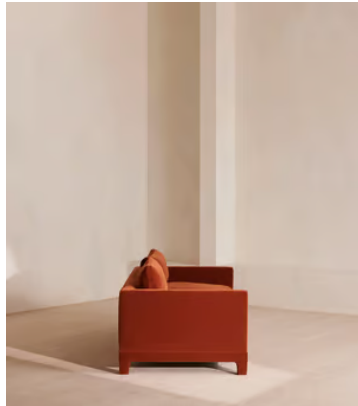

## Ashford Three Seater Sofa, Velvet, Rust

€5,250 Regular price

€4,463 Member price

Our versatile Ashford sofa is made to suit a variety of living room interiors. Referencing the cosy seating areas of DUMBO House in Brooklyn, this three-seater style sits on beech legs and is fully upholstered in rich velvet with a comfortable, deep seat that's great for kicking off your shoes and relaxing. Angular, structured arms lend a contemporary twist to this classic sofa design.

### Dimensions

**Dimensions:** H83 x W220 x D102cm / H33 x W87 x D40"

**Weight:** 75kg / 165.3lbs

**Packaged dimensions:** H75 x W230 x D110cm / H29.5 x W90.6 x D43.3"

**Packaged weight:** 75kg / 165.3lbs