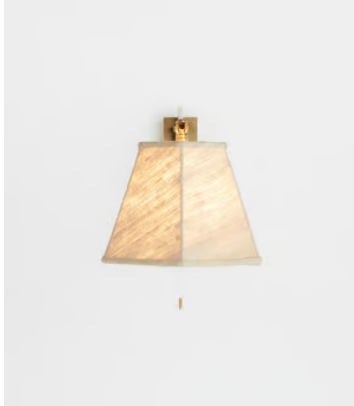

SOHO HOME

Limited Edition Paris Wall Light

~~€1,050~~ €515 Regular price

~~€893~~ €412 Member price

The limited-edition reading light was designed for Soho House Chicago and is now used everywhere from Babington House to Soho House Paris. With a nod to 1950s studio wall lights, it combines vintage style with modern functionality, and is ideal for a bedside or reading corner.

Dimensions

Dimensions: H55 x W12 x D6cm / H21.7 x W4.7 x D2.4"

Weight: 1kg / 2.2lbs

Packaged dimensions: H50 x W20 x D30cm / H19.7 x W7.9 x D11.8"

Packaged weight: 1kg / 2.2lbs

Details

Materials: Brass and Glass

Cable & Ceiling Rose

Height Adjustable: Yes

Ceiling Rose Diameter: 6.3cm

Bulb Specification

Bulb(s) Included: No

Bulb required: 1 / E14 LED only / 10W Max

Assembly & Technical

Self-assembly Required: Yes