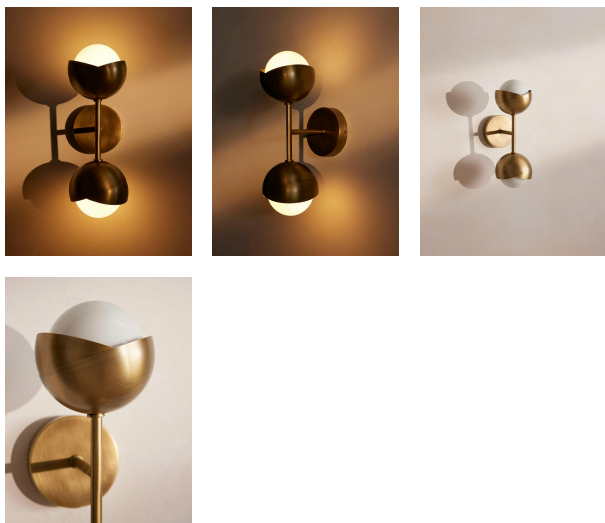

Seed Wall Sconce, Antique Brass

£195 Regular

£166 Membership

Product details

The lighting schemes in White City House and 180 House formed the inspiration for the Seed wall sconce. Comprising two bisected orbs in antique brass plating, the wall sconce serves as a versatile lighting option that is suited to both narrow hallways and expansive living areas.

- Seed wall sconce
- Antique brass plating
- Requires two x G9 / 28W max. bulbs
- Inspired by White City House and 180 House

Dimensions

Product dimensions: H31 x W12 x D18cm / H12.2 x W4.7 x D7.1"

Product weight: 1.3kg / 2.9lbs