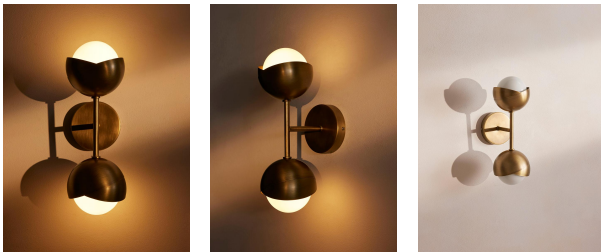

SOHO HOME

Seed Wall Light Antique Brass

€255 Regular

€217 Membership

Product details

The lighting schemes in White City House and 180 House formed the inspiration for the Seed wall sconce. Comprising two bisected orbs in antique brass plating, the wall sconce serves as a versatile lighting option that is suited to both narrow hallways and expansive living areas.

Dimensions

Product dimensions: H31 x W12 x D18cm / H12.2 x W4.7 x D7.1"

Product weight: 1kg / 2.2lbs

Packaged or boxed dimensions: H34 x W16 x D35cm / H13.4 x W6.3 x D13.8"

Packaged or boxed weight: 1kg / 2.2lbs