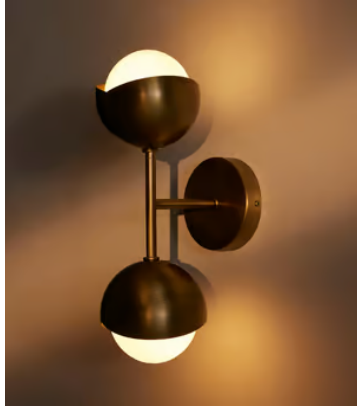

## Seed Wall Light Antique Brass

€255 Regular price

€217 Member price

The lighting schemes in White City House and 180 House formed the inspiration for the Seed wall sconce. Comprising two bisected orbs in antique brass plating, the wall sconce serves as a versatile lighting option that is suited to both narrow hallways and expansive living areas.