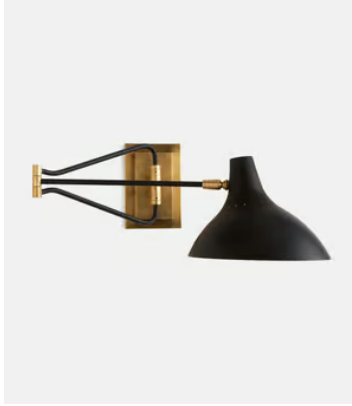

SOHO HOME

Oliver Mid Century Wall Light

~~€555~~ €275 Regular price

~~€472~~ €220 Member price

A sleek option for your living space, the Oliver mid-century wall light is designed with a substantial antique brass wall plate, also known as raw or uncoated brass. Ours is brushed to give the light an antique aesthetic, and is left without a protective coating. It therefore ages over time to develop a beautiful patina that adds character to new and old homes alike. Recalling the retro, vintage lights seen at White City House, this wall light has a fully extendable arm with a powder-coated black metal shade that can be angled to create directional light - ideal for reading on the sofa or in bed.

Dimensions

Dimensions: H23 x W24 x D81cm / H9.1 x W9.4 x D31.9"

Weight: 8kg / 17.6lbs

Packaged dimensions: H21 x W81 x D24cm / H8.3 x W31.9 x D9.4"

Packaged weight: 8kg / 17.6lbs

Details

Assembly required: Yes, specialist

Bulb required: 1 / E14 / 4W Maximum

Bulb style: Tala 4W Sphere I LED

Bulb(s) included: No

Ceiling rose diameter: 11.4cm

Dimmable: Yes, please consult a qualified

Electrician required: Yes

Height adjustable: No