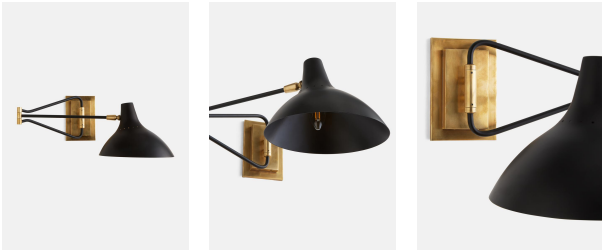

SOHO HOME

Oliver Mid Century Wall Light

€415 Regular

€332 Membership

Product details

A sleek option for your living space, the Oliver mid-century wall light is designed with a substantial antique brass wall plate, also known as raw or uncoated brass. Ours is brushed to give the light an antique aesthetic, and is left without a protective coating. It therefore ages over time to develop a beautiful patina that adds character to new and old homes alike. Recalling the retro, vintage lights seen at White City House, this wall light has a fully extendable arm with a powder-coated black metal shade that can be angled to create directional light - ideal for reading on the sofa or in bed.

Dimensions

Product dimensions: H23 x W24 x D81cm / H9.1 x W9.4 x D31.9"

Product weight: 8kg / 17.6lbs

Packaged or boxed dimensions: H21 x W81 x D24cm / H8.3 x W31.9 x D9.4"

Packaged or boxed weight: 8kg / 17.6lbs

Details

Assembly required: Yes, specialist

Bulb required: 1 / E14 / 4W Maximum

Bulb style: Tala 4W Sphere I LED

Bulb(s) included: No

Care instructions: Clean with a soft dry cloth only. Do not use polishing agents, harsh chemicals or abrasive cleaners as they may damage the finish.