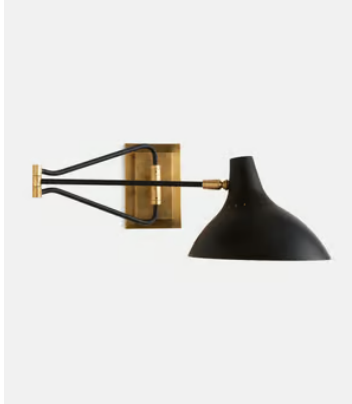

## Oliver Mid Century Wall Light

~~€545~~ €270 Regular price

~~€463~~ €216 Member price

A sleek option for your living space, the Oliver mid-century wall light is designed with a substantial antique brass wall plate, also known as raw or uncoated brass. Ours is brushed to give the light an antique aesthetic, and is left without a protective coating. It therefore ages over time to develop a beautiful patina that adds character to new and old homes alike. Recalling the retro, vintage lights seen at White City House, this wall light has a fully extendable arm with a powder-coated black metal shade that can be angled to create directional light - ideal for reading on the sofa or in bed.

### Dimensions

**Product dimensions:** H23 x W24 x D81cm / H9.1 x W9.4 x D31.9"

**Product weight:** 8kg / 17.6lbs

**Packaged or boxed dimensions:** H21 x W81 x D24cm / H8.3 x W31.9 x D9.4"

**Packaged or boxed weight:** 8kg / 17.6lbs