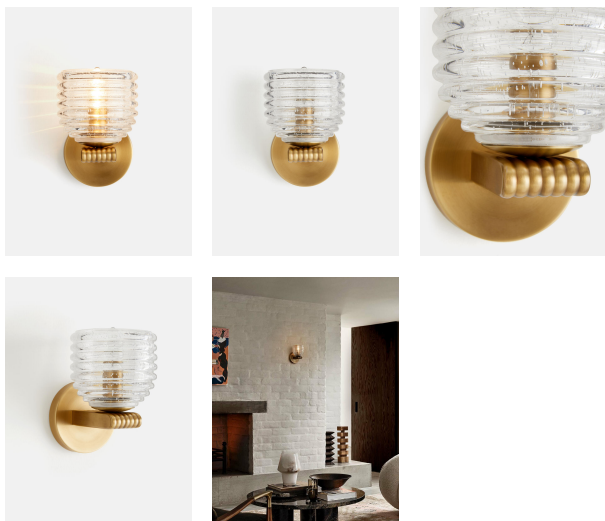

Oregan Wall Light

£195 Regular

£166 Membership

Product details

The Oregan wall light has a vintage feel that references the styles at White City House with a cast bubbled glass shade and raw brass metalwork. Our brass is brushed to give an antique feel, and is left without a protective coating. It therefore ages over time to develop a beautiful patina that adds character to new and old homes alike. Fit it by your bed to create a soft ambient light, ideal for unwinding.

- Cast bubbled glass shade
- Machined ridged arm
- Antique raw brass metalwork
- Inspired by White City House

Dimensions

Product dimensions: H20.2 x W13.5 x D15cm / H8 x W5.3 x D5.9"

Product weight: 1.4kg / 3.1lbs

Packaged or boxed dimensions: H30 x W43 x D43cm / H11.8 x W16.9 x D16.9"

Packaged or boxed weight: 1.8kg / 4lbs

Details

Assembly required: Yes, specialist

Bulb style: Tala 2W Pygmy LED

Bulb(s) included: No