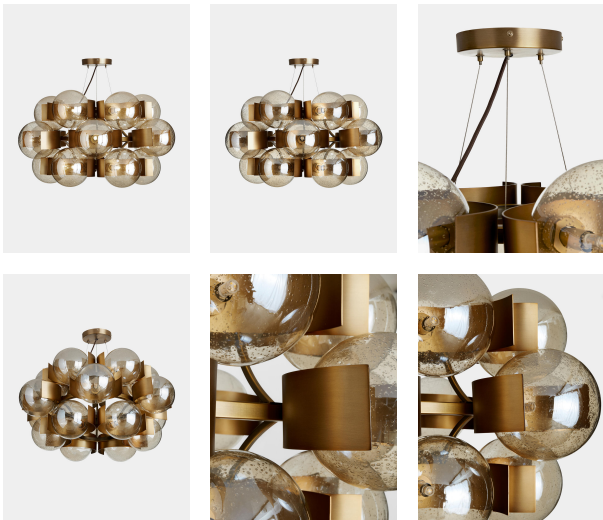

Dimensions

Product dimensions: H45 x W82 x D82cm / H17.7 x W32.3 x D32.3"

Product weight: 19.5kg / 43lbs

Packaged or boxed dimensions: H90 x W79 x D79cm / H35.4 x W31.1 x D31.1"

Packaged or boxed weight: 26.5kg / 58.4lbs

Number of boxes: 2

* Box 1 & 2 : H90 x W79 x D79cm / H35.4 x W31.1 x D31.1"