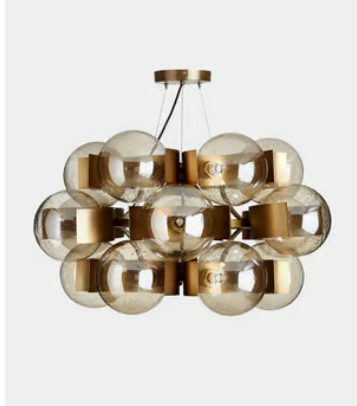

## Allis Chandelier, Large

€2,100 Regular price

€1,785 Member price

The Allis chandelier is our take on mid-century style pendants seen in White City House. Eighteen champagne tinted glass globes have bubbles throughout the glass to cast shadows and add texture to your lighting scheme. Sitting on antique brass finish arms each with a matching brass surround, the adjustable height means you can hang high or low above your dining table for a talking point centrepiece.