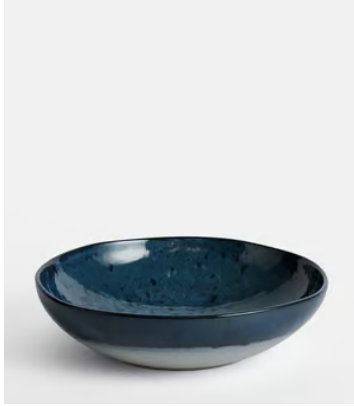

SOHO HOME

Nero Pasta Bowl, Blue, Set of Four

€98 Regular price

€83 Member price

Crafted in Portugal from durable stoneware, our Nero range is inspired by the natural textures and interiors at Soho House Barcelona. Reactive glazes in matte and gloss create unique tonal variations and speckles that mimic the shadows of light on the Mediterranean Sea.