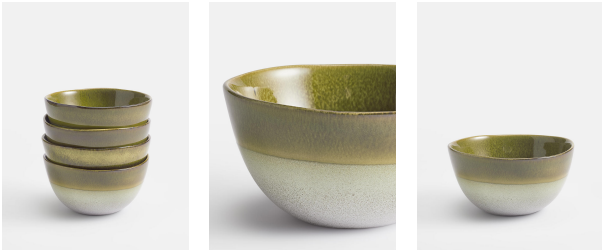

## Nero Cereal Bowl, Green, Set Of Four

£60

Regular

£51

Membership

### Product details

Crafted in Portugal from durable stoneware, our Nero range is inspired by the natural textures and interiors at Soho House Barcelona. Reactive glazes in matte and gloss create unique tonal variations and speckles that mimic the shadows of light on the Mediterranean Sea.

- Durable stoneware cereal bowls
- Matte speckle glaze outside
- Seafoam reactive gloss glaze inside
- Microwave and dishwasher safe
- Crafted in Portugal
- Inspired by Soho House Barcelona

Please note, this product is hand finished and size may vary slightly.