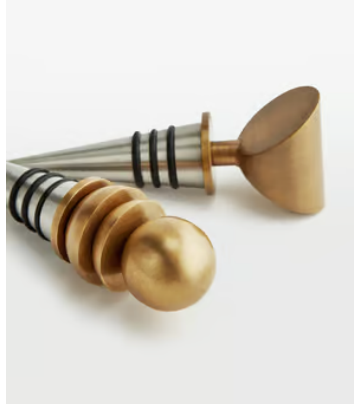

SOHO HOME

Kilm Brass Bottle Stoppers, Set of Two

~~€85~~ €39 Regular price

~~€72~~ €31 Member price

Inspired by the rigid geometric shapes and design touches at 180 House, the Kilm brass bottle stoppers are great tools for sealing wines before refrigeration. Each one has a stainless-steel base, brushed brass finish and rubber bands to secure the grip. The different topper designs add an artistic touch to an everyday utensil.

Dimensions

Dimensions: H4 x W5 x D4.5cm / H1.6 x W2 x D1.8"

Packaged weight: 5kg / 11lbs

Details

Materials: Brass Top & Stainless Steel Base

Dishwasher Safe: No

Microwave Safe: No

Oven Safe: No