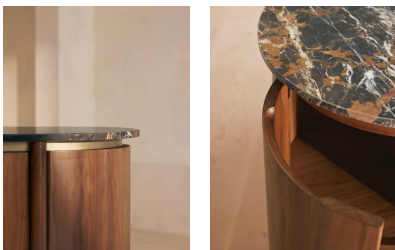

Dimensions

Product dimensions: H82 x W160 x D55cm / H32.3 x W63 x D21.7"

Product weight: 120kg / 264.6lbs

Number of boxes: 2

* Box 1 : H104 x W164 x D59cm / H40.9 x W64.6 x D23.2"

* Box 2 : H78 x W183 x D22cm / H30.7 x W72 x D8.7"