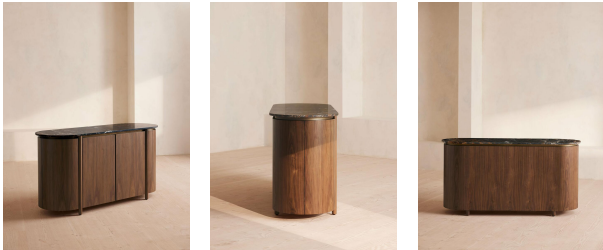

Ada Sideboard, Michelangelo Marble

£2,995

Regular

£2,546

Membership

Product details

Mirroring the furniture of Soho House Rome, our Ada sideboard contrasts dark walnut wood with a honed Michelangelo marble top. Sourced from Pakistan, this dramatic black marble bears grey and rust veining, with natural variations in the stone making no two designs the same. Four soft-close doors and hidden recessed handles mean you can stow away your essentials in modern and functional style, with antique brass finishes to elevate this interior with a subtle vintage touch.

- Walnut wood sideboard
- Honed Michelangelo marble top
- Antique brass details
- Four soft-close doors
- Hidden recessed handles
- Inspired by Soho House Rome

Dimensions

Product dimensions: H82 x W160 x D55cm / H32.3 x W63 x D21.7"

Product weight: 120kg / 264.6lbs

Number of boxes: 2

* Box 1 : H104 x W164 x D59cm / H40.9 x W64.6 x D23.2"

* Box 2 : H78 x W183 x D22cm / H30.7 x W72 x D8.7"

Details

Assembly required: Yes

Care instructions: Dust often using a clean, soft, dry and lint-free cloth. Blot

Feet: Plastic Glide

Frame: Walnut Wood

Hardware: Steel

Material: Walnut Wood, MDF, Plywood, Walnut Veneer, Michelangelo Marble and Steel

Removable legs: No

Under bed clearance: 6cm