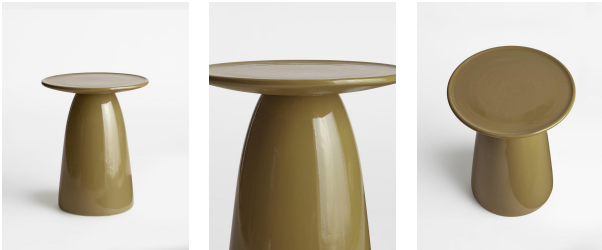

SOHO HOME

Rina Concrete Side Table, Olive

€335 Regular

€285 Membership

Product details

Crafted from glazed cast concrete, the Rina side table is a great option for both indoor and outdoor spaces. We love its oversized dome base and glossy exterior. Pair with the Rina coffee table for a coordinated approach to home styling.

Dimensions

Product dimensions: H55 x W45 x D45cm / H22 x W18 x D18"

Product weight: 20.5kg / 45.2lbs

Packaged or boxed dimensions: H57 x W56 x D56cm / H22.4 x W22 x D22"

Packaged or boxed weight: 25.5kg / 56.2lbs